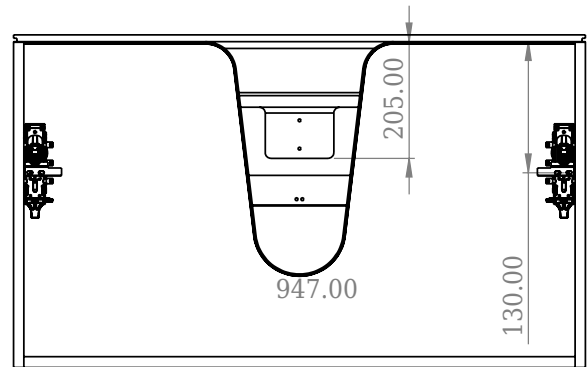

SKU: 30010243

F View

Top View

Side View

Back View

Colour:

Matte white

Size H/L/D:

60cm / 100cm / 45cm

Weight:

54.45kg net

SQ2 100 double cabinet with countertop details: