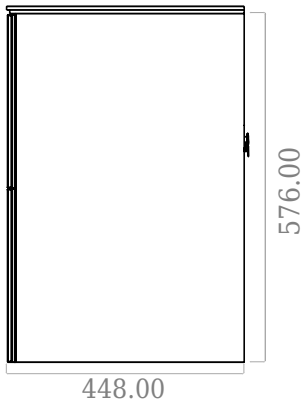

Copenhagen Bath

Roskildevej 394

DK-2610 Rødovre

VAT no.: DK32648622

Phone: 02476468850

contact@copenhagenbath.co.uk

www.copenhagenbath.co.uk

SQ2 100 double cabinet with countertop

SKU: 30010243

F View

Top View

Side View

Back View

Colour:

Matte white

Size H/L/D:

60cm / 100cm / 45cm

Weight:

54.45kg net

SQ2 100 double cabinet with countertop details: