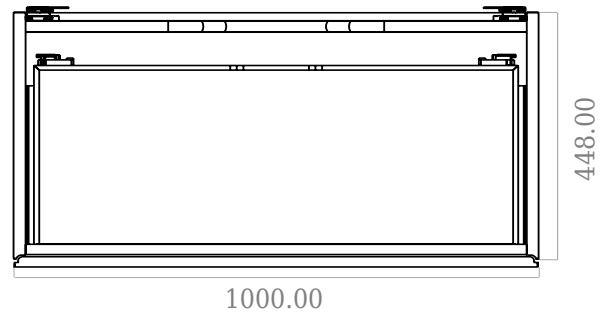

SKU: 30010243

F View

Top View

Side View

Back View

Colour:

Matte white

Size H/L/D:

60cm / 100cm / 45cm

Weight:

54.45kg net

SQ2 100 double cabinet with countertop details: