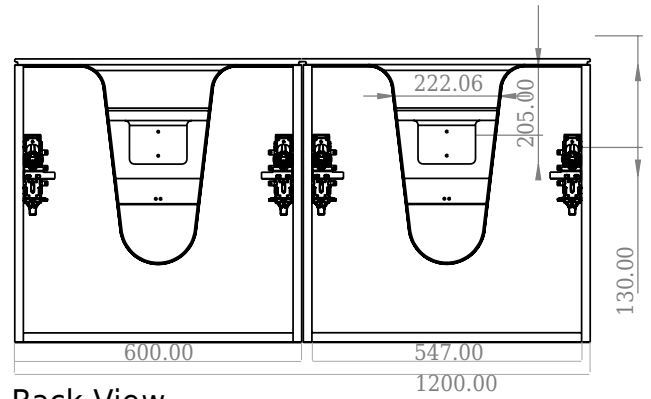

Copenhagen Bath
Roskildevej 394
DK-2610 Rødovre
VAT no.: DK32648622
Phone: 02476468850
contact@copenhagenbath.co.uk
www.copenhagenbath.co.uk

SQ2 120 double cabinet with countertop

SKU: 30010244

F View

Side View

Top View

Back View

Colour: Matte white
Size H/L/D: 60cm / 120cm / 45cm
Weight: 73kg net

SQ2 120 double cabinet with countertop details: