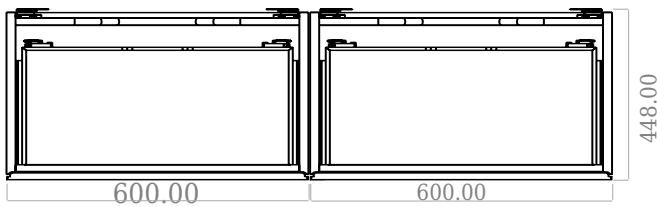

Copenhagen Bath
Roskildevej 394
DK-2610 Rødovre
VAT no.: DK32648622
Phone: 02476468850
contact@copenhagenbath.co.uk
www.copenhagenbath.co.uk

SQ2 120 double cabinet with countertop

SKU: 30010244

F View

Side View

Top View

Back View

Colour: Matte white
Size H/L/D: 60cm / 120cm / 45cm
Weight: 73kg net

SQ2 120 double cabinet with countertop details: