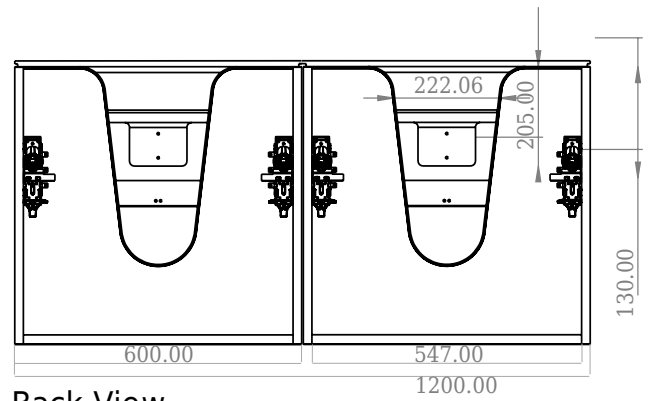

# SQ2 120 double with centred basin

SKU: 30010246

F View

Side View

Top View

Back View

**Colour:** Matte white  
**Size H/L/D:** 60cm / 120cm / 45cm  
**Weight:** 78kg net

**SQ2 120 double with centred basin details:**