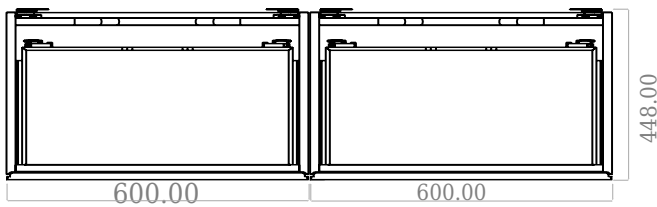

# SQ2 120 double with centred basin

SKU: 30010246

F View

Side View

Top View

Back View

**Colour:** Matte white  
**Size H/L/D:** 60cm / 120cm / 45cm  
**Weight:** 78kg net

**SQ2 120 double with centred basin details:**