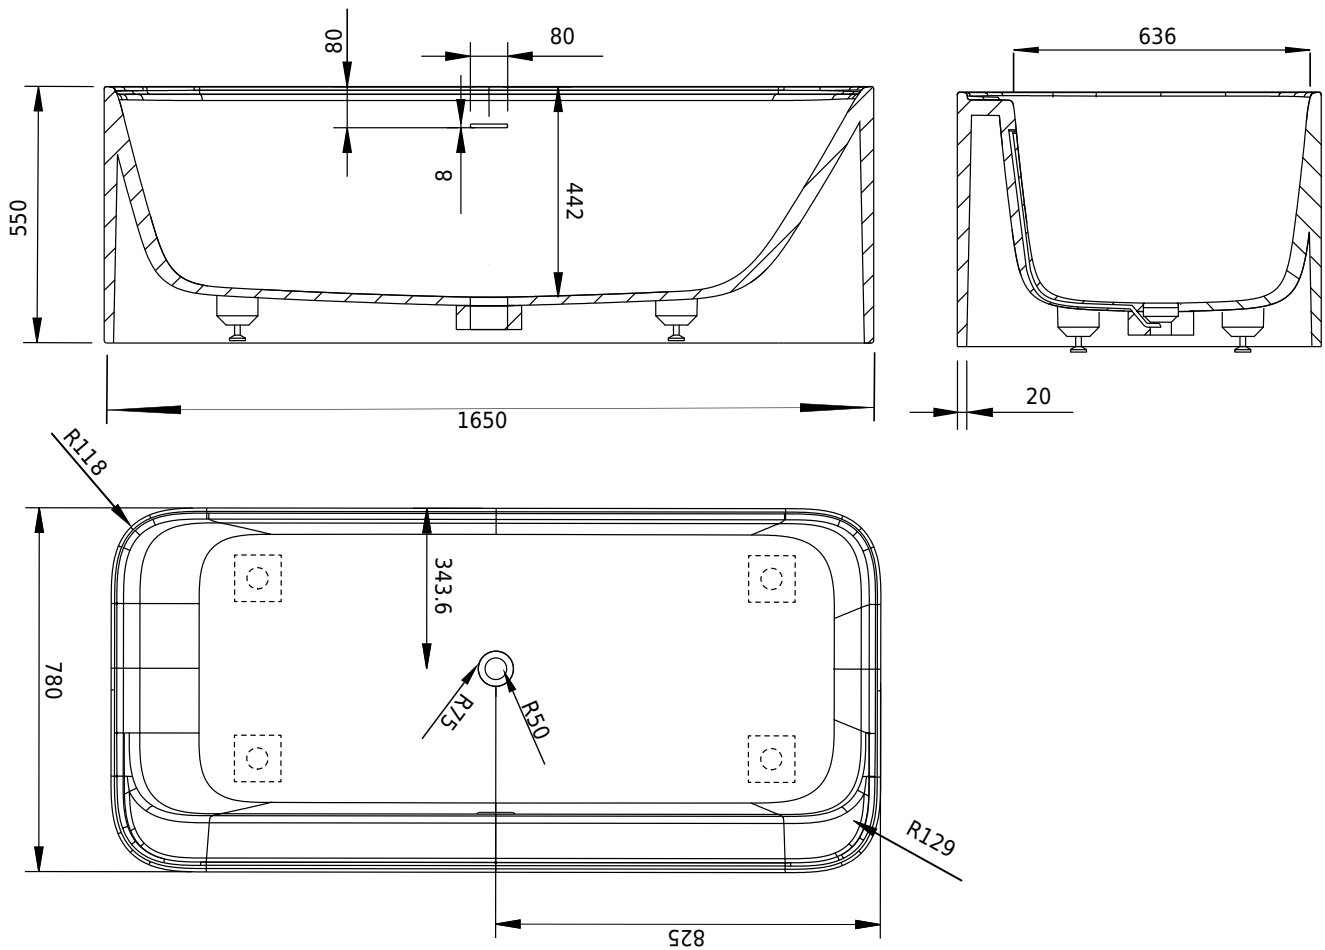

Yuno bathtub

SKU: 40030047

Colour:	Matte white
Litre:	350 overflow
Size H/L/D:	55cm / 165cm / 78cm
Weight:	223kg net

Yuno bathtub details:

Please note that there may be a tolerance of ± 5 mm as all products are hand sanded.