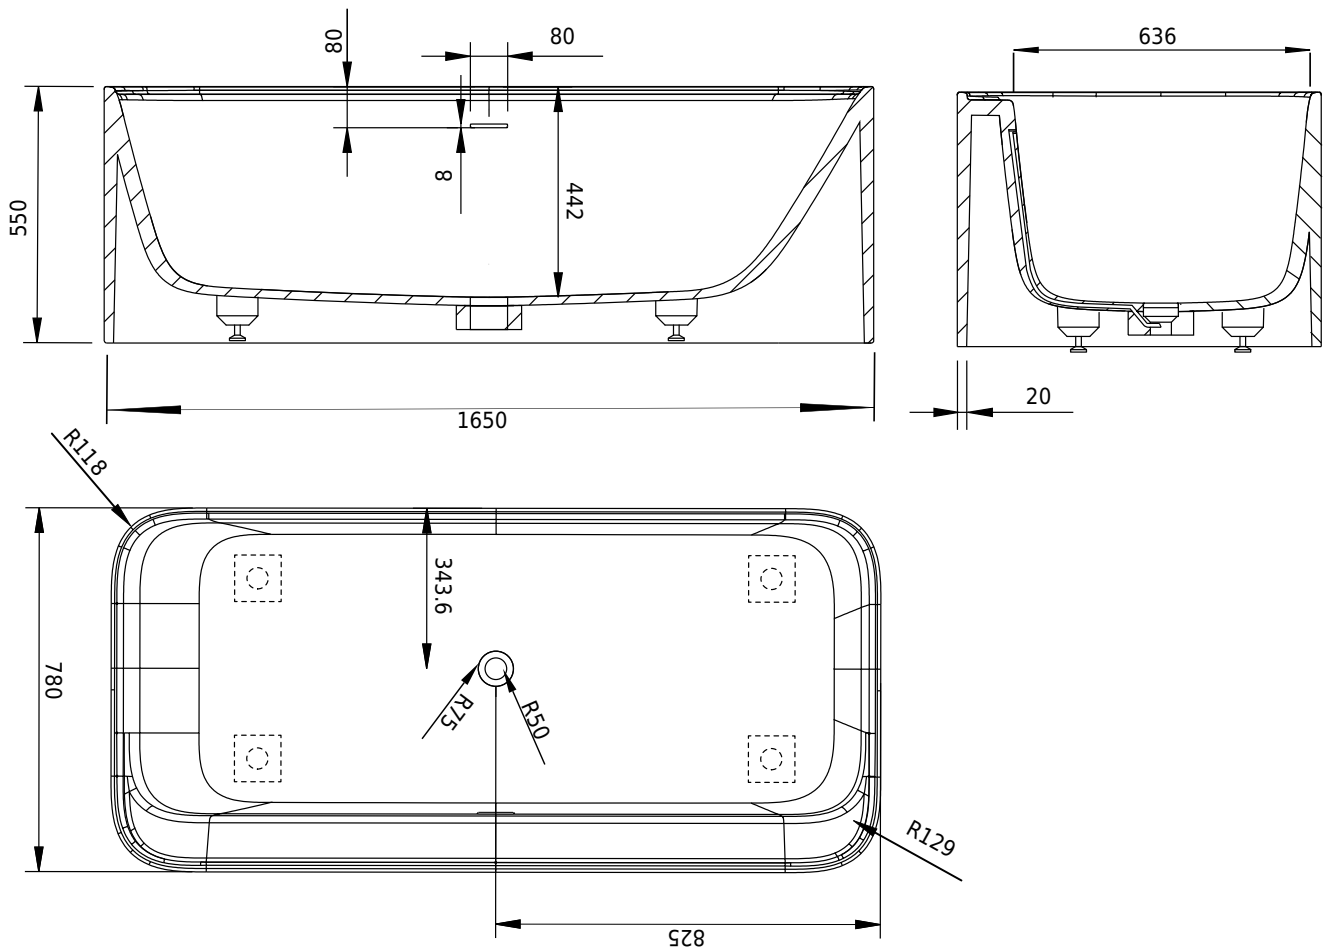

# Yuno bathtub

SKU: 40030047

<b>Colour:</b>	Matte white
<b>Litre:</b>	350 overflow
<b>Size H/L/D:</b>	55cm / 165cm / 78cm
<b>Weight:</b>	223kg net

## Yuno bathtub details:

Please note that there may be a tolerance of  $\pm 5$ mm as all products are hand sanded.