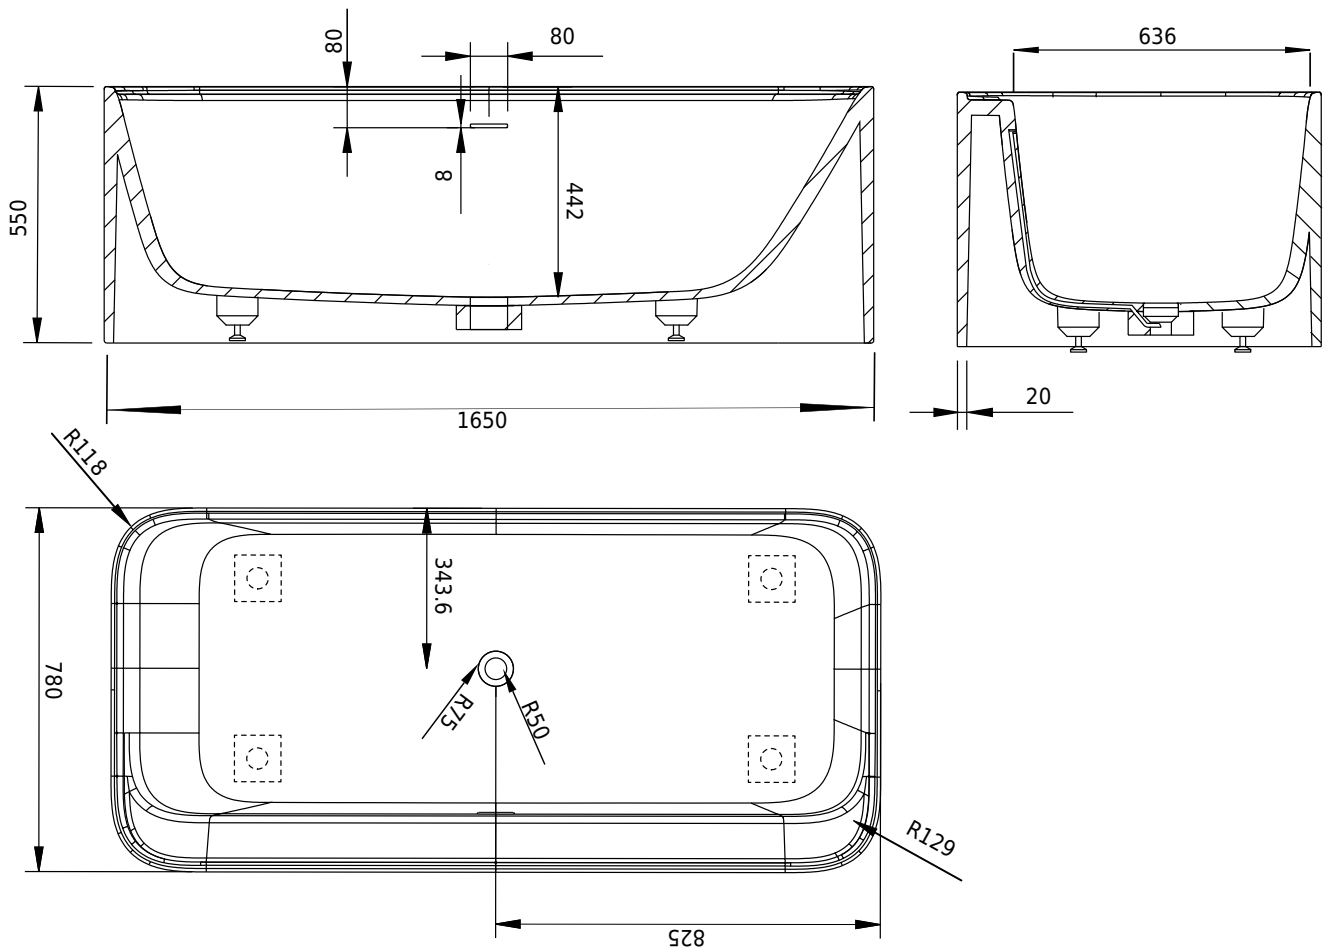

# Yuno bathtub

SKU: 40030047

<b>Colour:</b>	Matte white
<b>Litre:</b>	350 overflow
<b>Size H/L/D:</b>	55cm / 165cm / 78cm
<b>Weight:</b>	223kg net

### Yuno bathtub details:

Please note that there may be a tolerance of  $\pm 5$ mm as all products are hand sanded.