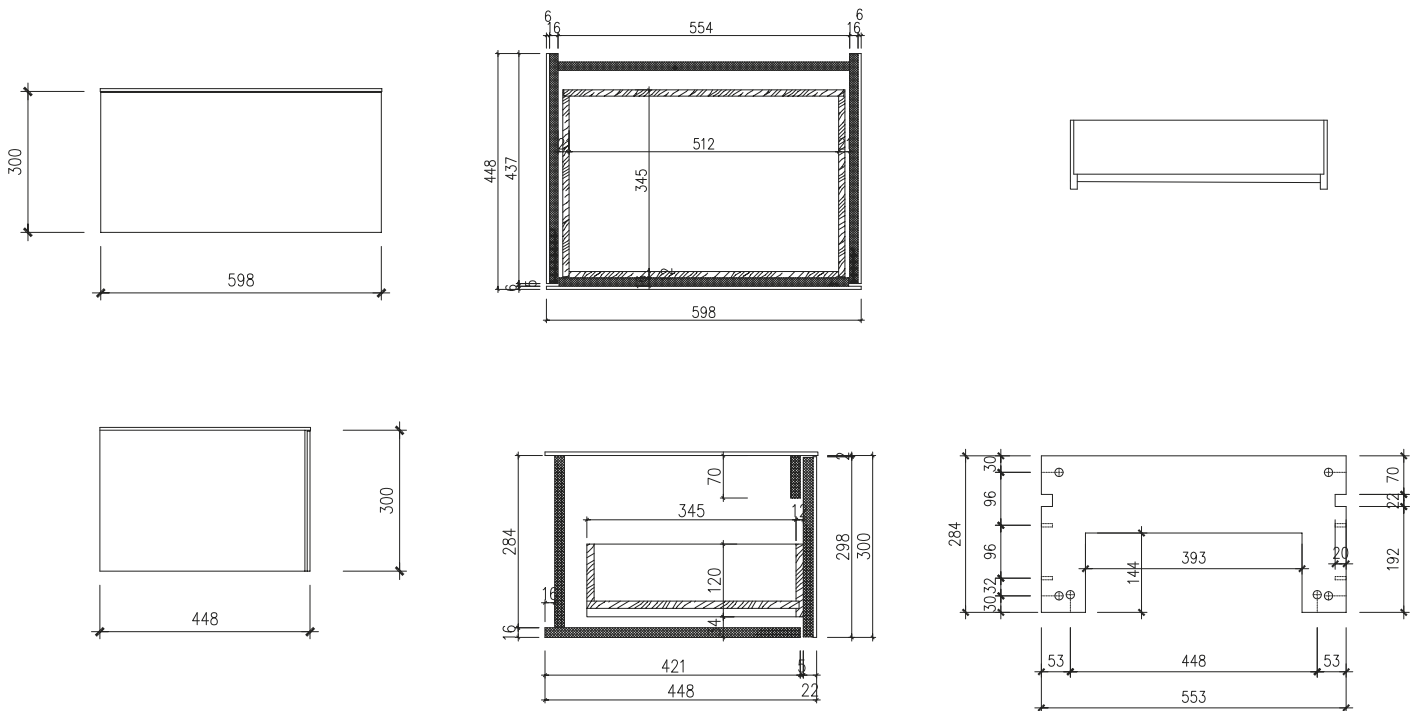

Skagen 60 cabinet with countertop - Previous collection

SKU: 30010263

Colour: Dark grey
Size H/L/D: 30cm / 60cm / 45cm
Weight: 25kg net

Skagen 60 cabinet with countertop - Previous collection details: