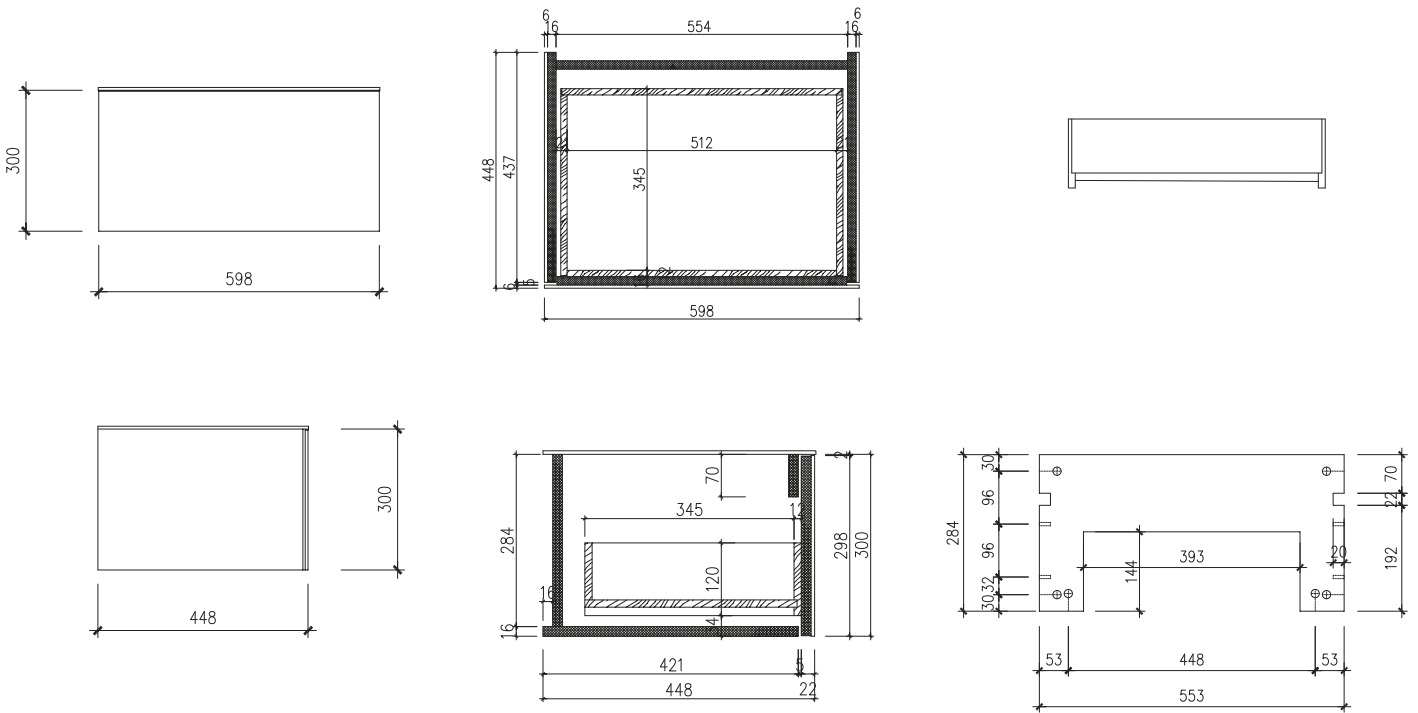

Skagen 60 cabinet with countertop

SKU: 30010263

Colour: Dark grey
Size H/L/D: 30cm / 60cm / 45cm
Weight: 25kg net

Skagen 60 cabinet with countertop details: