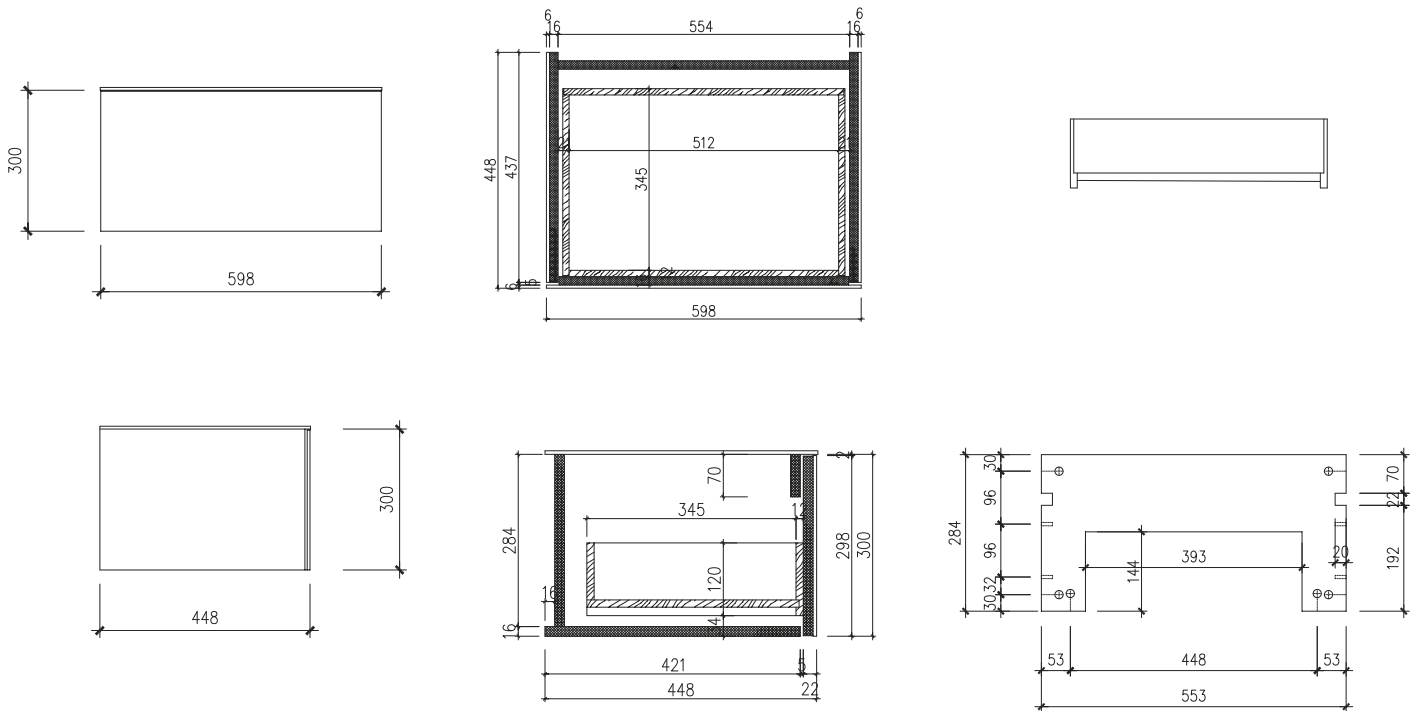

# Skagen 60 cabinet with countertop

SKU: 30010263

**Colour:** Dark grey  
**Size H/L/D:** 30cm / 60cm / 45cm  
**Weight:** 25kg net

**Skagen 60 cabinet with countertop details:**