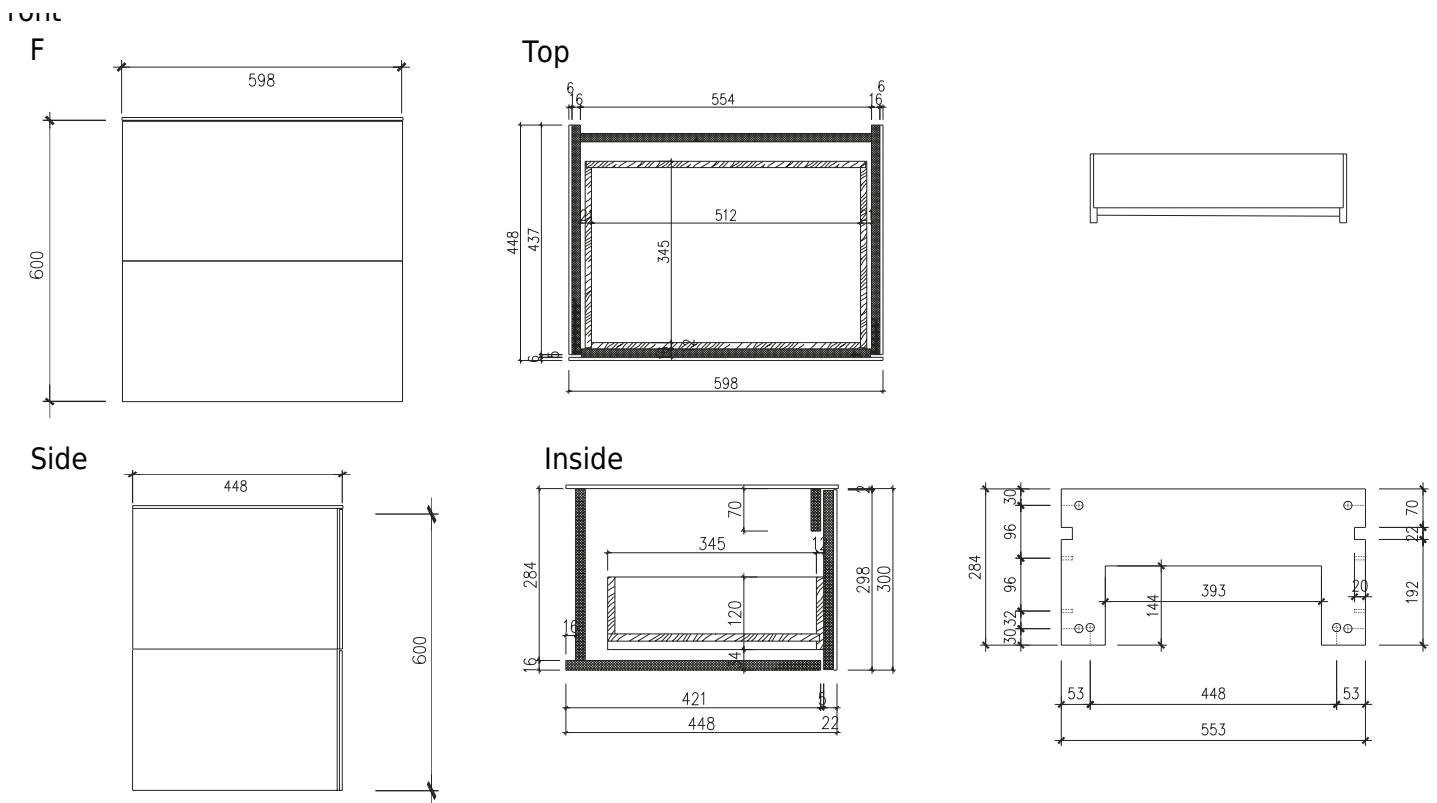

Skagen 60 double cabinet with countertop - Previous collection

SKU: 30010265

Colour: Dark grey
Size H/L/D: 60cm / 60cm / 45cm
Weight: 45kg net

Skagen 60 double cabinet with countertop - Previous collection details: