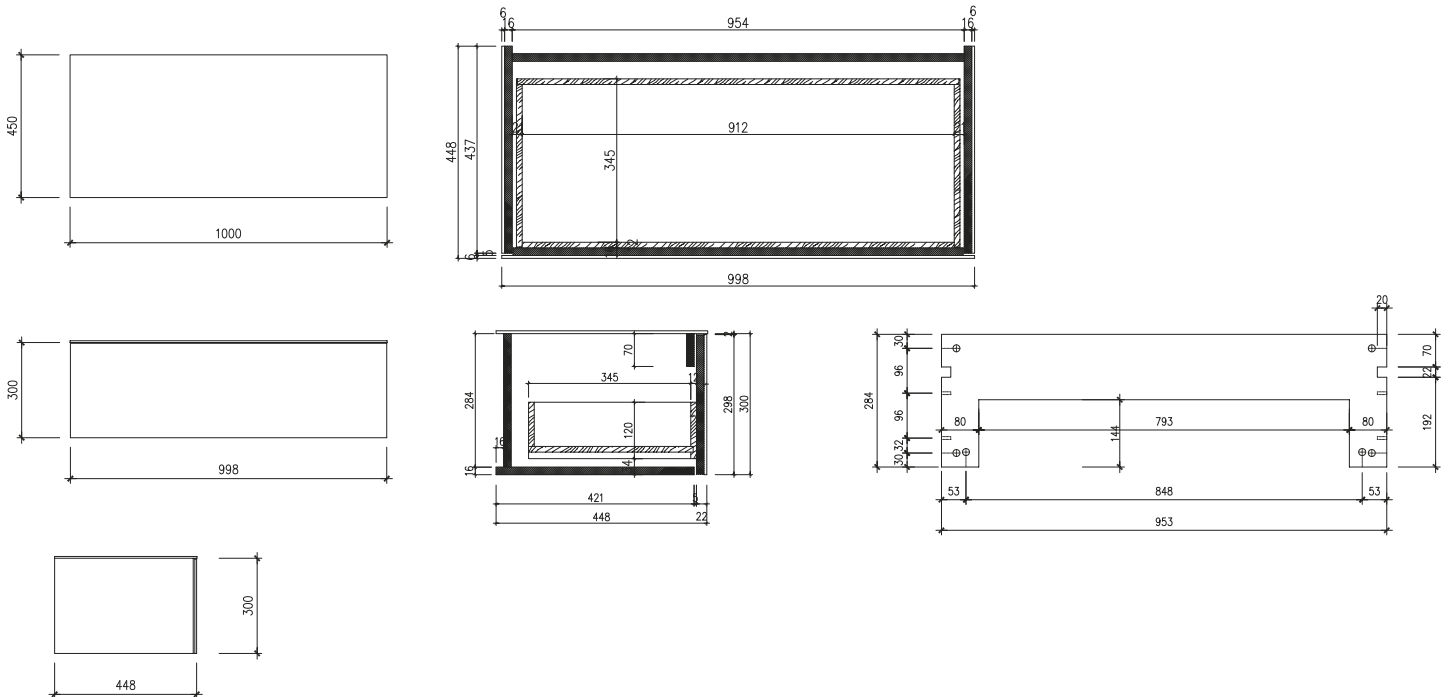

# Skagen 100 cabinet with countertop - Previous collection

SKU: 30010267

**Colour:** Dark grey  
**Size H/L/D:** 30cm / 100cm / 45cm  
**Weight:** 34kg net

**Skagen 100 cabinet with countertop - Previous collection details:**