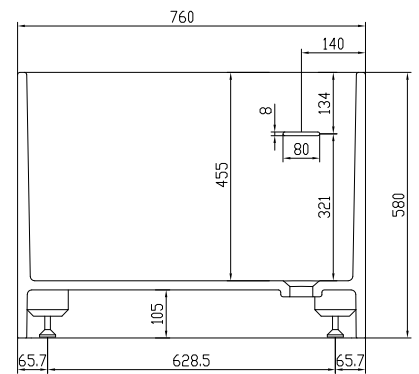

# Lövestad 180 bathtub

SKU: 40030010

<b>Colour:</b>	Matte white
<b>Litre:</b>	350 overflow
<b>Size H/L/D:</b>	58cm / 180cm / 76cm
<b>Weight:</b>	170kg net

### Lövestad 180 bathtub details:

Classic rectangular bathtub with thin sharp edges and corners made of matte white solid Acovi® composite. The inside is in contrast to its hard exterior soft and specially designed with a chaise longue shaped bottom for maximum comfort. Lövestad bathtub is available in different sizes.