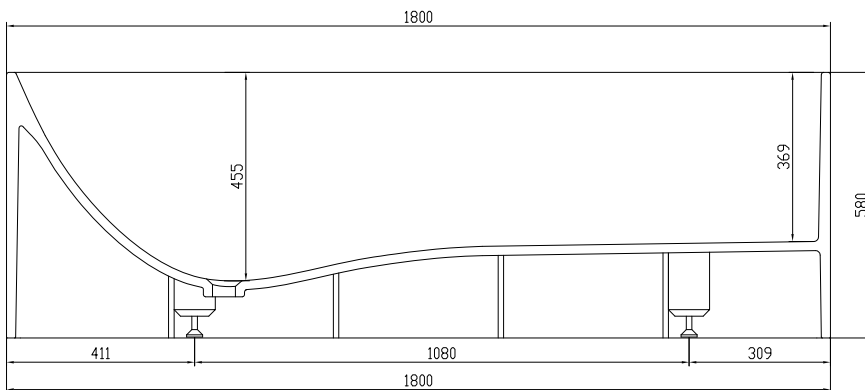

# Lövestad 180 bathtub

SKU: 40030010

<b>Colour:</b>	Matte white
<b>Litre:</b>	350 overflow
<b>Size H/L/D:</b>	58cm / 180cm / 76cm
<b>Weight:</b>	170kg net

### Lövestad 180 bathtub details:

Classic rectangular bathtub with thin sharp edges and corners made of matte white solid Acovi® composite. The inside is in contrast to its hard exterior soft and specially designed with a chaise longue shaped bottom for maximum comfort. Lövestad bathtub is available in different sizes.