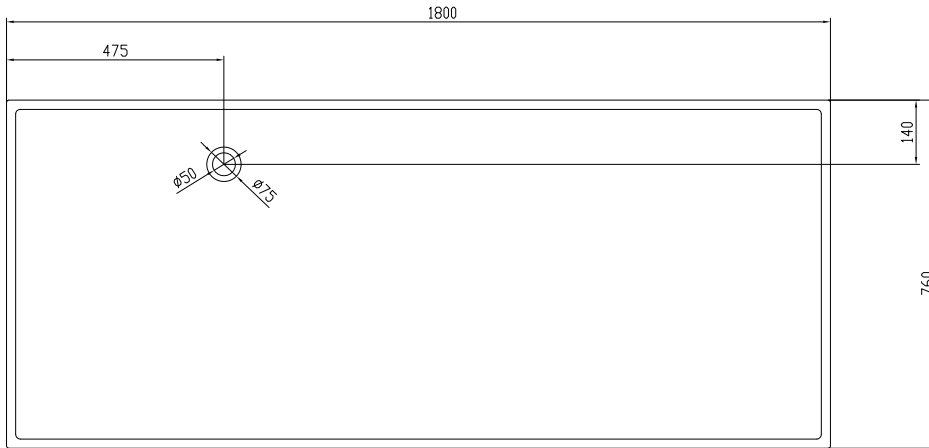

# Lövestad 180 bathtub

SKU: 40030010

<b>Colour:</b>	Matte white
<b>Litre:</b>	350 overflow
<b>Size H/L/D:</b>	58cm / 180cm / 76cm
<b>Weight:</b>	170kg net

### Lövestad 180 bathtub details:

Classic rectangular bathtub with thin sharp edges and corners made of matte white solid Acovi® composite. The inside is in contrast to its hard exterior soft and specially designed with a chaise longue shaped bottom for maximum comfort. Lövestad bathtub is available in different sizes.