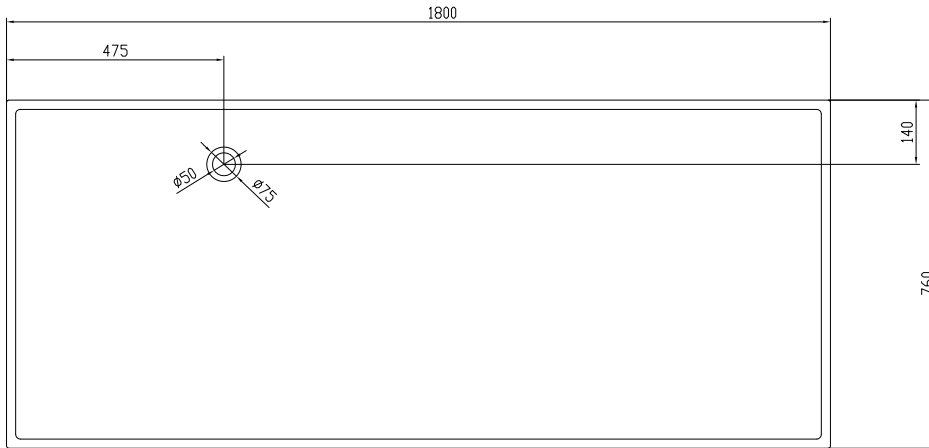

Copenhagen Bath

Roskildevej 394
DK-2610 Rødovre
VAT no.: DK32648622
Phone: 02476468850
contact@copenhagenbath.co.uk
www.copenhagenbath.co.uk

Lövestad 180 bathtub

SKU: 40030010

Colour:	Matte white
Litre:	350 overflow
Size H/L/D:	58cm / 180cm / 76cm
Weight:	170kg net

Lövestad 180 bathtub details:

Classic rectangular bathtub with thin sharp edges and corners made of matte white solid Acovi® composite. The inside is in contrast to its hard exterior soft and specially designed with a chaise longue shaped bottom for maximum comfort. Lövestad bathtub is available in different sizes.