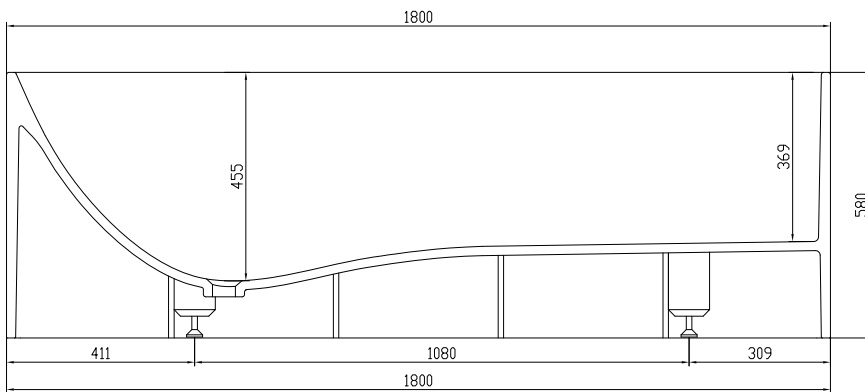

Copenhagen Bath

Roskildevej 394
DK-2610 Rødovre
VAT no.: DK32648622
Phone: 02476468850
contact@copenhagenbath.co.uk
www.copenhagenbath.co.uk

Lövestad 180 bathtub

SKU: 40030010

Colour:	Matte white
Litre:	350 overflow
Size H/L/D:	58cm / 180cm / 76cm
Weight:	170kg netto

Lövestad 180 bathtub details:

Classic rectangular bathtub with thin sharp edges and corners made of matte white solid Acovi® composite. The inside is in contrast to its hard exterior soft and specially designed with a chaise longue shaped bottom for maximum comfort. Lövestad bathtub is available in different sizes.