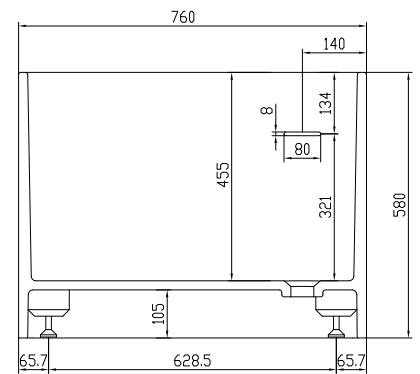

Copenhagen Bath

Roskildevej 394
DK-2610 Rødovre
VAT no.: DK32648622
Phone: 02476468850
contact@copenhagenbath.co.uk
www.copenhagenbath.co.uk

Lövestad 180 bathtub

SKU: 40030010

Colour:	Matte white
Litre:	350 overflow
Size H/L/D:	58cm / 180cm / 76cm
Weight:	170kg net

Lövestad 180 bathtub details:

Classic rectangular bathtub with thin sharp edges and corners made of matte white solid Acovi® composite. The inside is in contrast to its hard exterior soft and specially designed with a chaise longue shaped bottom for maximum comfort. Lövestad bathtub is available in different sizes.