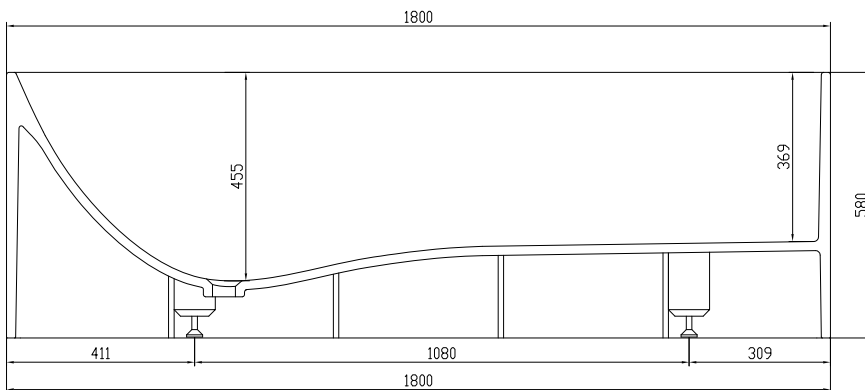

Copenhagen Bath

Roskildevej 394
DK-2610 Rødovre
VAT no.: DK32648622
Phone: 02476468850
contact@copenhagenbath.co.uk
www.copenhagenbath.co.uk

Lövestad 180 bathtub

SKU: 40030010

Colour:	Matte white
Litre:	350 overflow
Size H/L/D:	58cm / 180cm / 76cm
Weight:	170kg net

Lövestad 180 bathtub details:

Classic rectangular bathtub with thin sharp edges and corners made of matte white solid Acovi® composite. The inside is in contrast to its hard exterior soft and specially designed with a chaise longue shaped bottom for maximum comfort. Lövestad bathtub is available in different sizes.