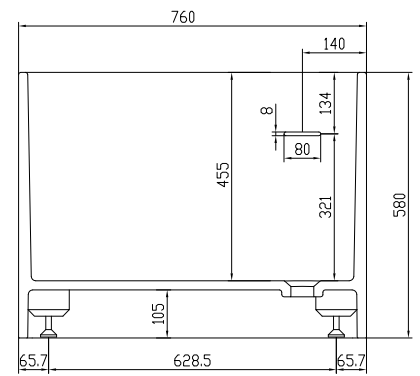

Copenhagen Bath

Roskildevej 394
DK-2610 Rødovre
VAT no.: DK32648622
Phone: 02476468850
contact@copenhagenbath.co.uk
www.copenhagenbath.co.uk

Lövestad 180 bathtub

SKU: 40030010

Colour:	Matte white
Litre:	350 overflow
Size H/L/D:	58cm / 180cm / 76cm
Weight:	170kg netto

Lövestad 180 bathtub details:

Classic rectangular bathtub with thin sharp edges and corners made of matte white solid Acovi® composite. The inside is in contrast to its hard exterior soft and specially designed with a chaise longue shaped bottom for maximum comfort. Lövestad bathtub is available in different sizes.