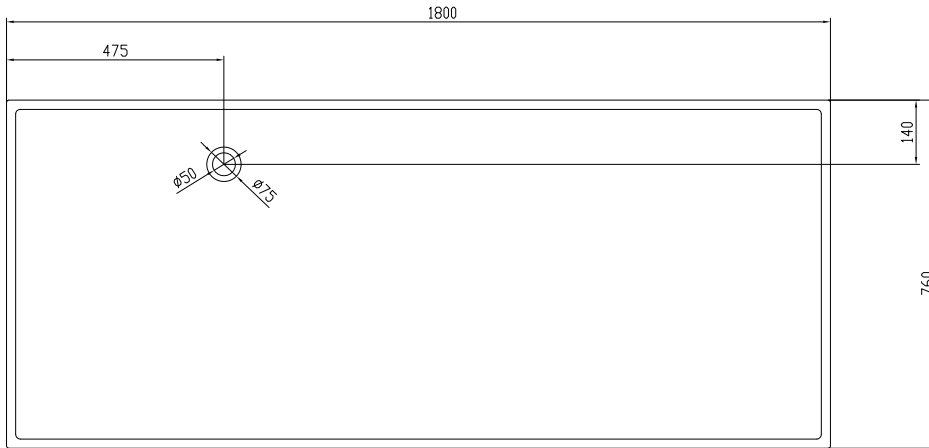

Copenhagen Bath

Roskildevej 394
DK-2610 Rødovre
VAT no.: DK32648622
Phone: 02476468850
contact@copenhagenbath.co.uk
www.copenhagenbath.co.uk

Lövestad 180 bathtub

SKU: 40030010

Colour:	Matte white
Litre:	350 overflow
Size H/L/D:	58cm / 180cm / 76cm
Weight:	170kg netto

Lövestad 180 bathtub details:

Classic rectangular bathtub with thin sharp edges and corners made of matte white solid Acovi® composite. The inside is in contrast to its hard exterior soft and specially designed with a chaise longue shaped bottom for maximum comfort. Lövestad bathtub is available in different sizes.