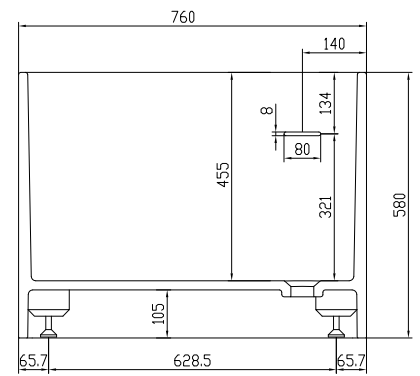

Lövestad 180 bathtub

SKU: 40030010

Colour:	Matte white
Litre:	350 overflow
Size:	58cm / 180cm / 76cm
Weight:	170kg netto

Lövestad 180 bathtub details:

Please note that there may be a tolerance of ± 5 mm as all products are hand sanded.