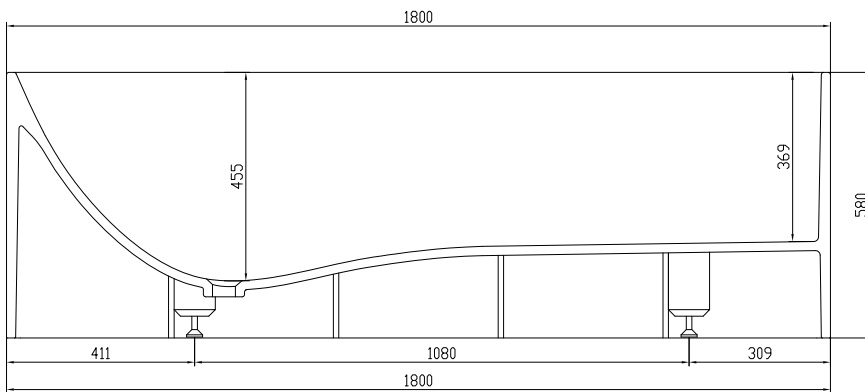

Lövestad 180 bathtub

SKU: 40030010

Colour:	Matte white
Litre:	350 overflow
Size:	58cm / 180cm / 76cm
Weight:	170kg netto

Lövestad 180 bathtub details:

Please note that there may be a tolerance of ± 5 mm as all products are hand sanded.