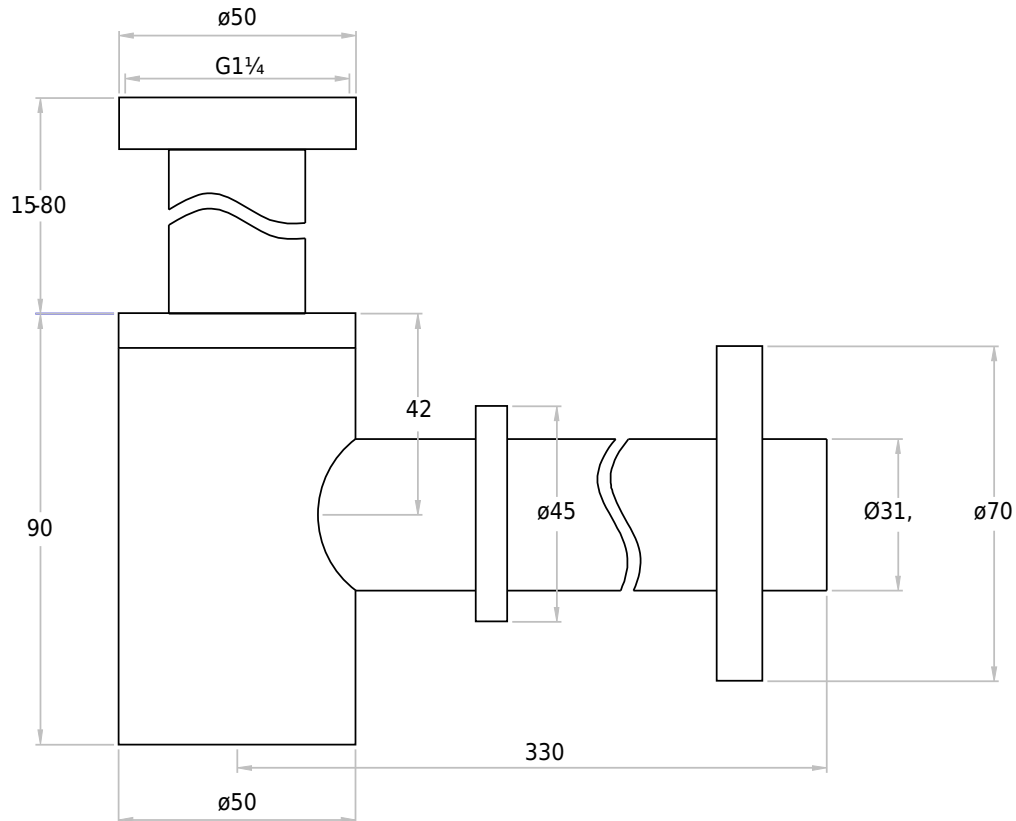

Trap, round, matte black

SKU: 40040168

Colour: Matte black
Size H/L/D: 10.5cm / 5cm / 33cm
Weight: 0.5kg net

Trap, round, matte black details: