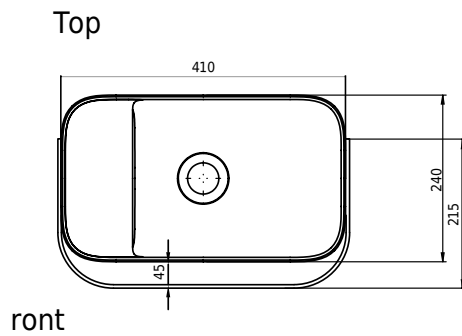

# Yuno Rail 41 Grey basin

SKU: 40010343

**Colour:**

**Size H/L/D:**

**Weight:**

30cm / 41cm / 24cm

10kg net

**Yuno Rail 41 Grey basin details:**