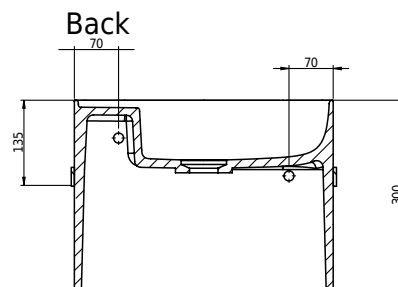

# Yuno Rail 41 Grey basin

SKU: 40010343

**Colour:**

**Size H/L/D:**

**Weight:**

30cm / 41cm / 24cm

10kg net

**Yuno Rail 41 Grey basin details:**