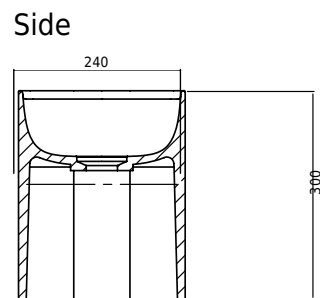

# Yuno Rail 41 Grey basin

SKU: 40010343

**Colour:**

**Size H/L/D:**

**Weight:**

30cm / 41cm / 24cm

10kg net

**Yuno Rail 41 Grey basin details:**