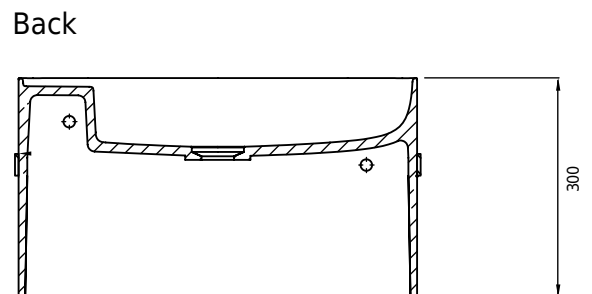

Copenhagen Bath
Roskildevej 394
DK-2610 Rødovre
VAT no.: DK32648622
Phone: 02476468850
contact@copenhagenbath.co.uk
www.copenhagenbath.co.uk

Yuno Rail 55 Grey basin

SKU: 40010344

Colour:

Size H/L/D:

Weight:

30cm / 55cm / 31cm

16kg net

Yuno Rail 55 Grey basin details: