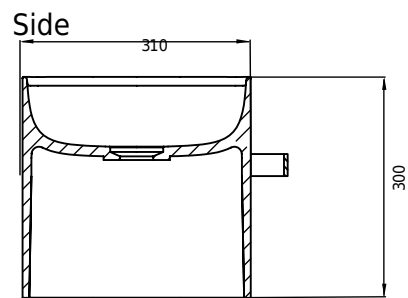

Copenhagen Bath
Roskildevej 394
DK-2610 Rødovre
VAT no.: DK32648622
Phone: 02476468850
contact@copenhagenbath.co.uk
www.copenhagenbath.co.uk

Yuno Rail 55 Grey basin

SKU: 40010344

Colour:

Size H/L/D:

Weight:

30cm / 55cm / 31cm

16kg net

Yuno Rail 55 Grey basin details: