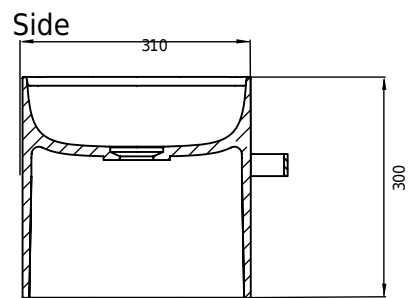

Copenhagen Bath
Roskildevej 394
DK-2610 Rødovre
VAT no.: DK32648622
Phone: 02476468850
contact@copenhagenbath.co.uk
www.copenhagenbath.co.uk

Yuno Rail 55 Grey basin

SKU: 40010344

Colour:

Size H/L/D:

Weight:

30cm / 55cm / 31cm

16kg net

Yuno Rail 55 Grey basin details: