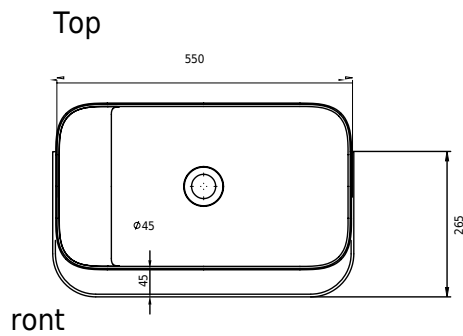

Copenhagen Bath
Roskildevej 394
DK-2610 Rødovre
VAT no.: DK32648622
Phone: 02476468850
contact@copenhagenbath.co.uk
www.copenhagenbath.co.uk

Yuno Rail 55 Grey basin

SKU: 40010344

Colour:

Size H/L/D:

Weight:

30cm / 55cm / 31cm

16kg net

Yuno Rail 55 Grey basin details: