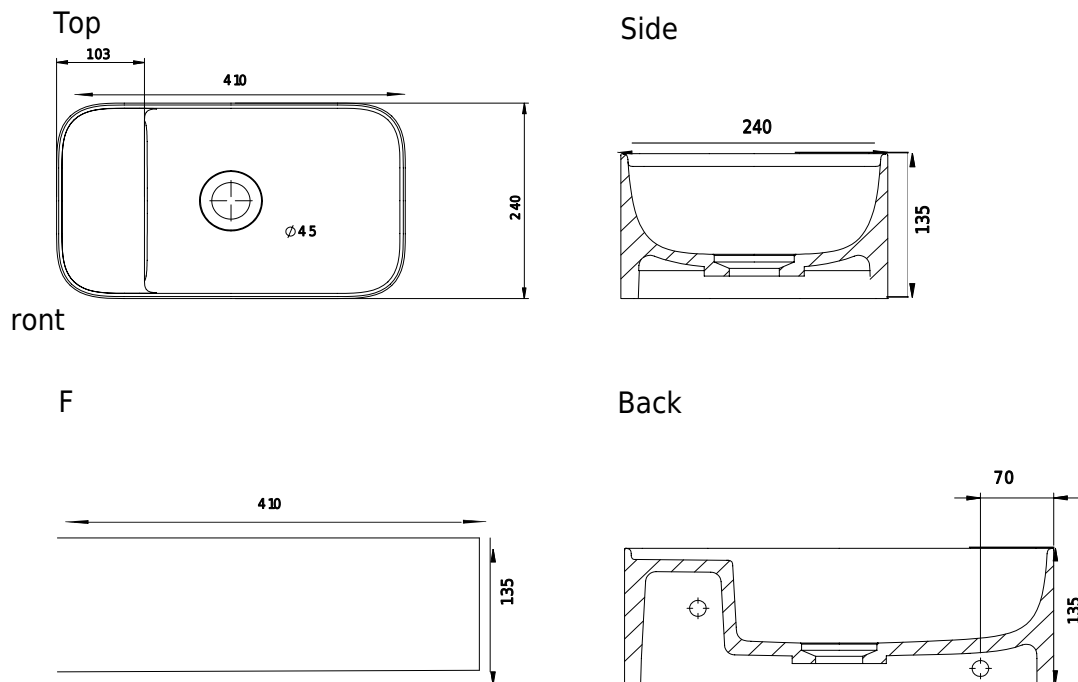

Copenhagen Bath
Roskildevej 394
DK-2610 Rødovre
VAT no.: DK32648622
Phone: 02476468850
contact@copenhagenbath.co.uk
www.copenhagenbath.co.uk

Yuno LR 41 basin - grey

SKU: 40010345

Colour:

Size H/L/D:

13.5cm / 41cm / 24cm

Weight:

6.5kg net

Yuno LR 41 basin - grey details: