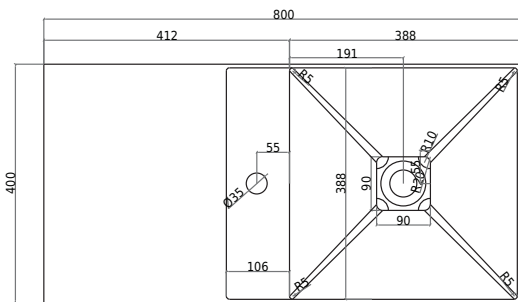

# Oslo 80 right basin with shelf

SKU: 40010347

TOPVIEW

SECTION C-C

FRONT VIEW

REAR VIEW

**Colour:**

**Size H/L/D:**

**Weight:**

20cm / 80cm / 40cm

21kg net

**Oslo 80 right basin with shelf details:**