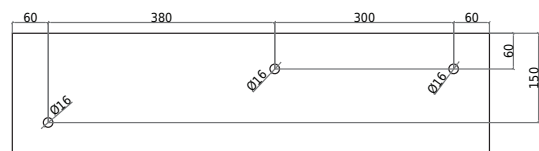

# Oslo 80 right basin with shelf

SKU: 40010347

TOPVIEW

SECTION C-C

FRONT VIEW

REAR VIEW

**Colour:**

**Size H/L/D:**

**Weight:**

20cm / 80cm / 40cm

21kg net

**Oslo 80 right basin with shelf details:**