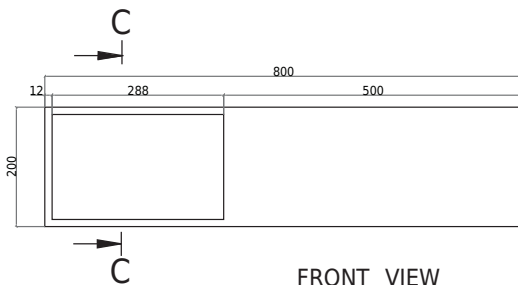

# Oslo 80 right basin with shelf

SKU: 40010347

TOPVIEW

SECTION C-C

FRONT VIEW

REAR VIEW

**Colour:**

**Size H/L/D:**

**Weight:**

20cm / 80cm / 40cm

21kg net

**Oslo 80 right basin with shelf details:**