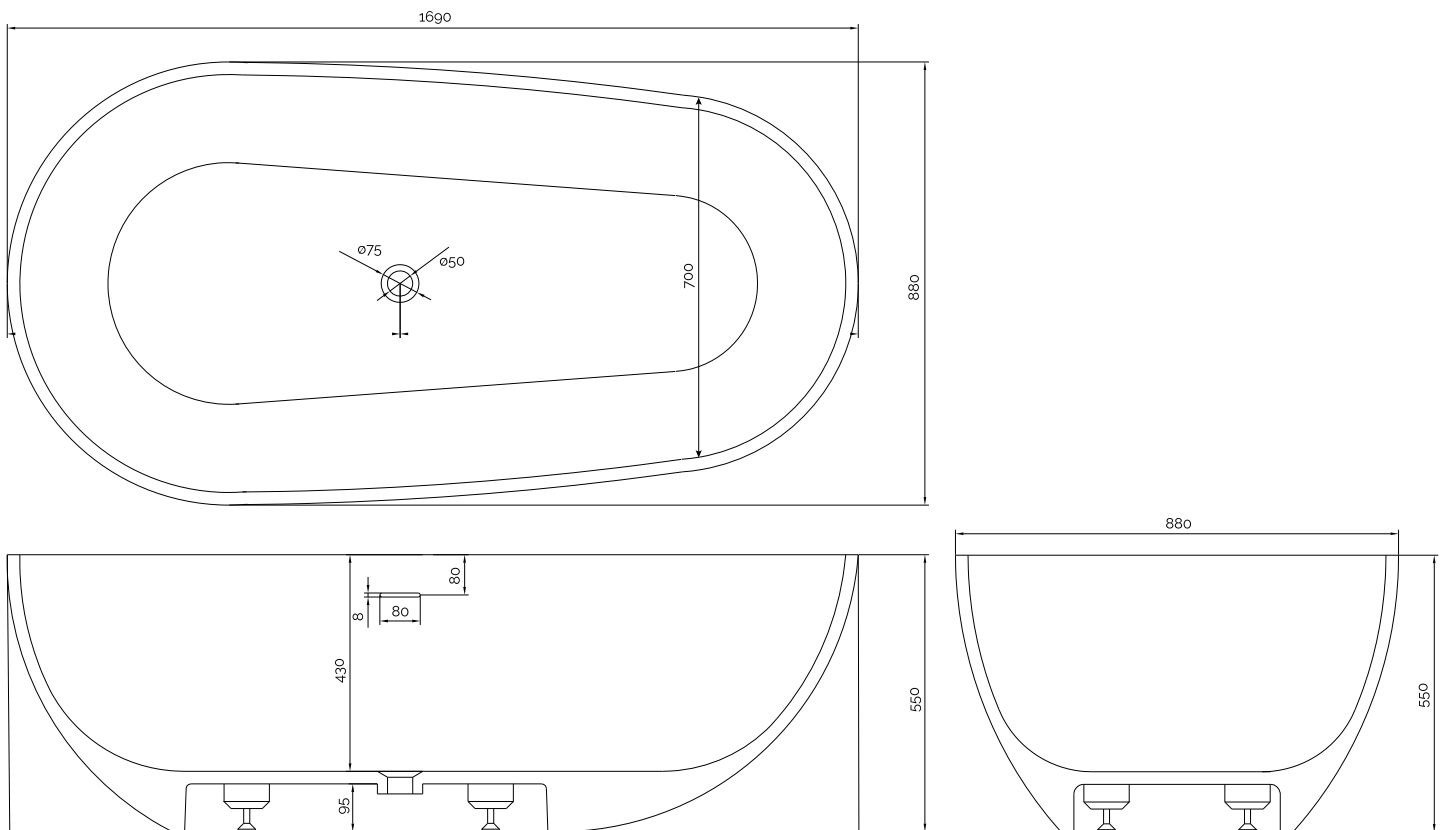

## Helsinki bathtub

SKU: 40030058

<b>Colour:</b>	Matte black/matte white
<b>Litre:</b>	300 overflow
<b>Size H/L/D:</b>	55cm / 169cm / 88cm
<b>Weight:</b>	165kg net

### Helsinki bathtub details:

Please note that there may be a tolerance of  $\pm 5$ mm as all products are hand sanded.