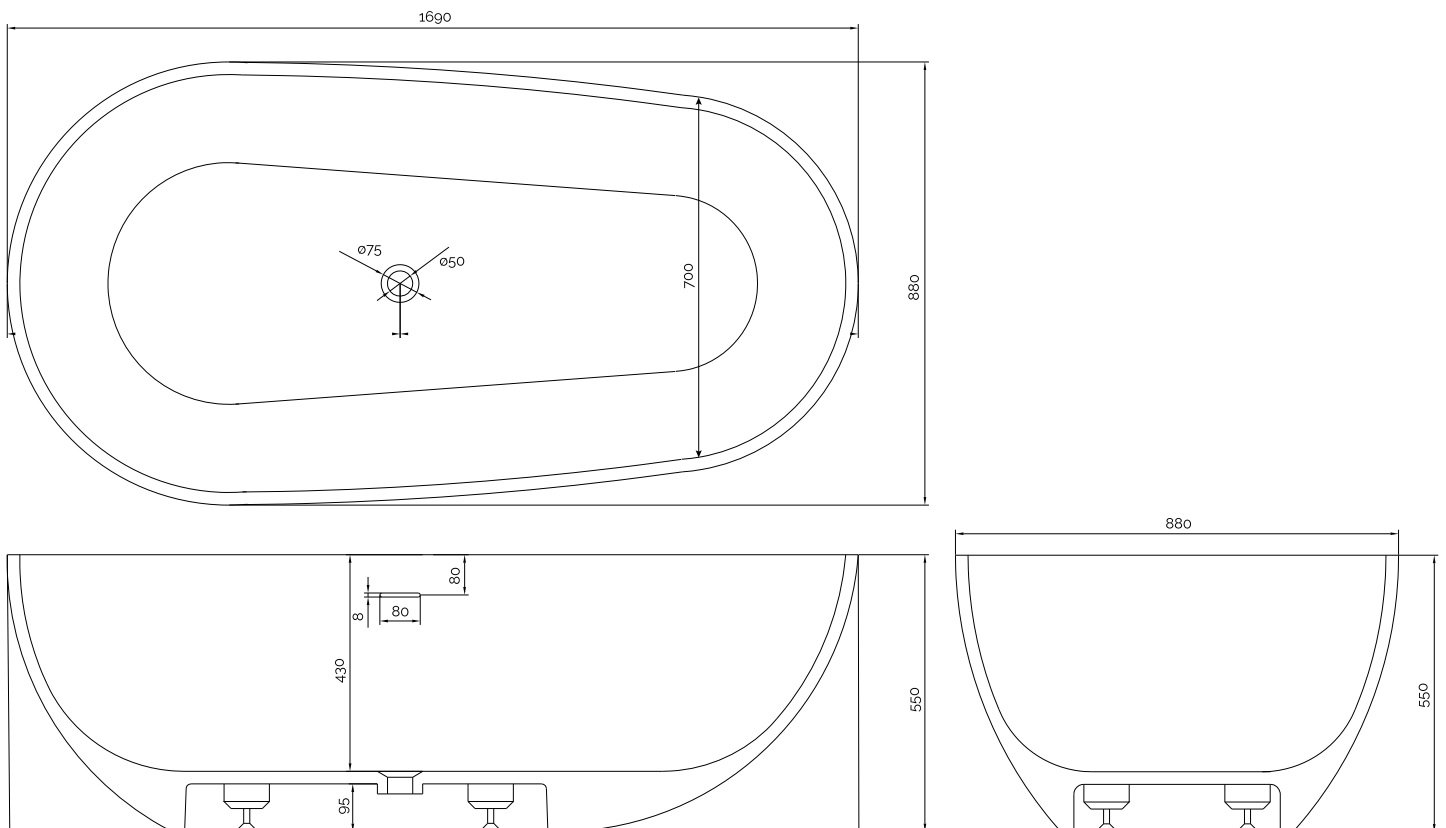

Copenhagen Bath

Roskildevej 394
DK-2610 Rødovre
VAT no.: DK32648622
Phone: 02476468850
contact@copenhagenbath.co.uk
www.copenhagenbath.co.uk

Helsinki bathtub

SKU: 40030058

Colour:	Matte black/matte white
Litre:	300 overflow
Size H/L/D:	55cm / 169cm / 88cm
Weight:	165kg net

Helsinki bathtub details:

Please note that there may be a tolerance of ± 5 mm as all products are hand sanded.