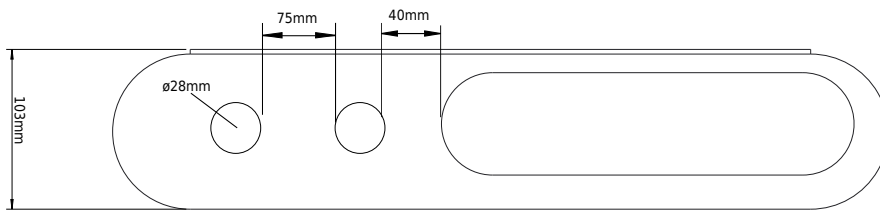

Copenhagen Bath
Roskildevej 394
DK-2610 Rødovre
VAT no.: DK32648622
Phone: 02476468850
contact@copenhagenbath.co.uk
www.copenhagenbath.co.uk

CB 100 - Soap and towel holder

SKU: 40040187

Colour: Matte black
Size H/L/D: 2.5cm / 50cm / 10.3cm
Weight: 0.9kg net

CB 100 - Soap and towel holder details: