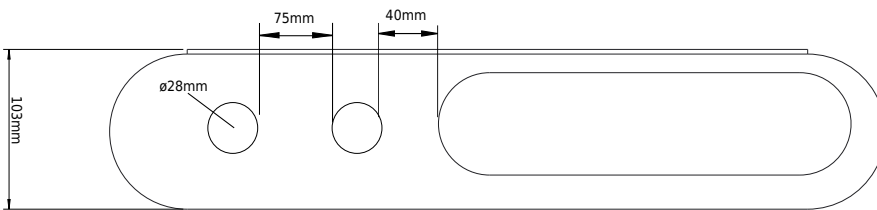

Copenhagen Bath
Roskildevej 394
DK-2610 Rødovre
VAT no.: DK32648622
Phone: 02476468850
contact@copenhagenbath.co.uk
www.copenhagenbath.co.uk

CB 100 - Soap and towel holder

SKU: 40040188

Colour: Matte white
Size H/L/D: 2.3cm / 28cm / 13.3cm
Weight: 0.4kg net

CB 100 - Soap and towel holder details: