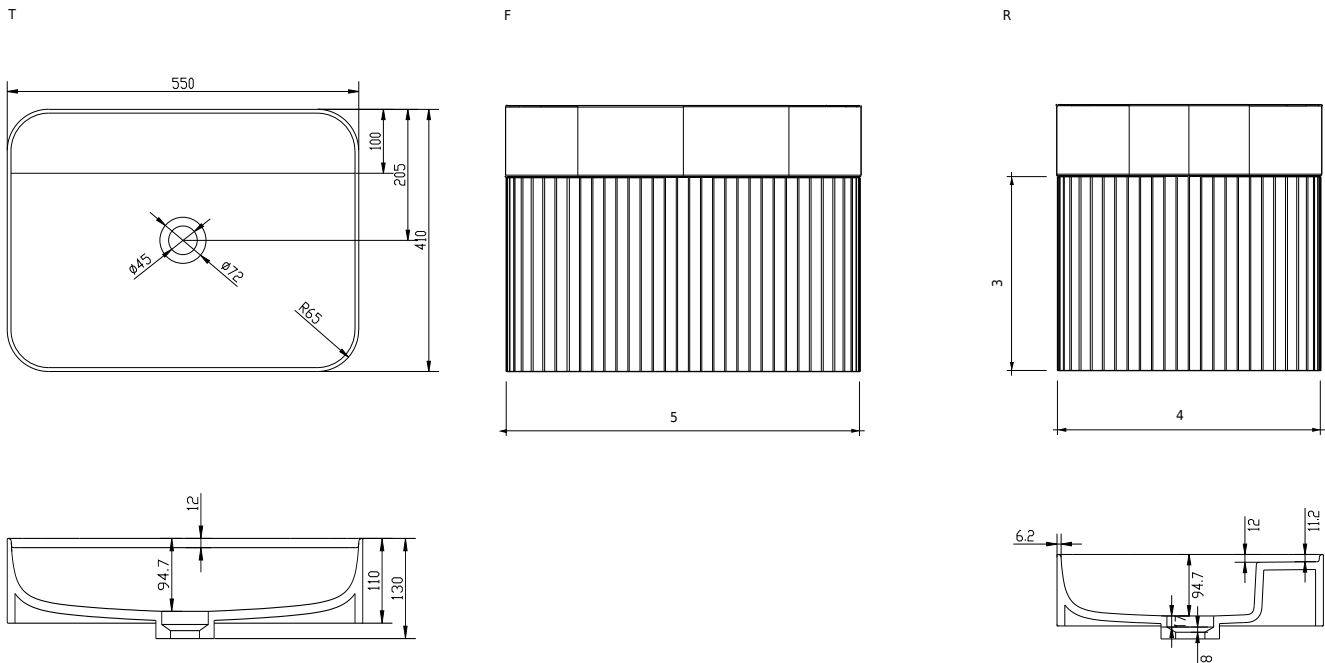

Copenhagen Bath

Roskildevej 394
DK-2610 Rødovre
VAT no.: DK32648622
Phone: 02476468850
contact@copenhagenbath.co.uk
www.copenhagenbath.co.uk

Yuno EG 55

SKU: 30010363

Colour:

Size H/L/D:

41cm / 54.7cm / 40.7cm

Weight:

25kg net

Yuno EG 55 details:

The Yuno EG 55 cabinet brings natural elegance to smaller spaces, crafted from solid European oak and designed to echo the organic beauty of Copenhagen's landscapes. With a width of 55cm, this cabinet is a compact solution without compromising on style or function. The soft-close drawer, fitted with Blue Motion technology, ensures smooth and quiet operation every time. Topped with a sleek Acovi® Solid Surface basin, the Yuno EG 55 blends durability with modern Scandinavian design, making it a standout addition to any bathroom.