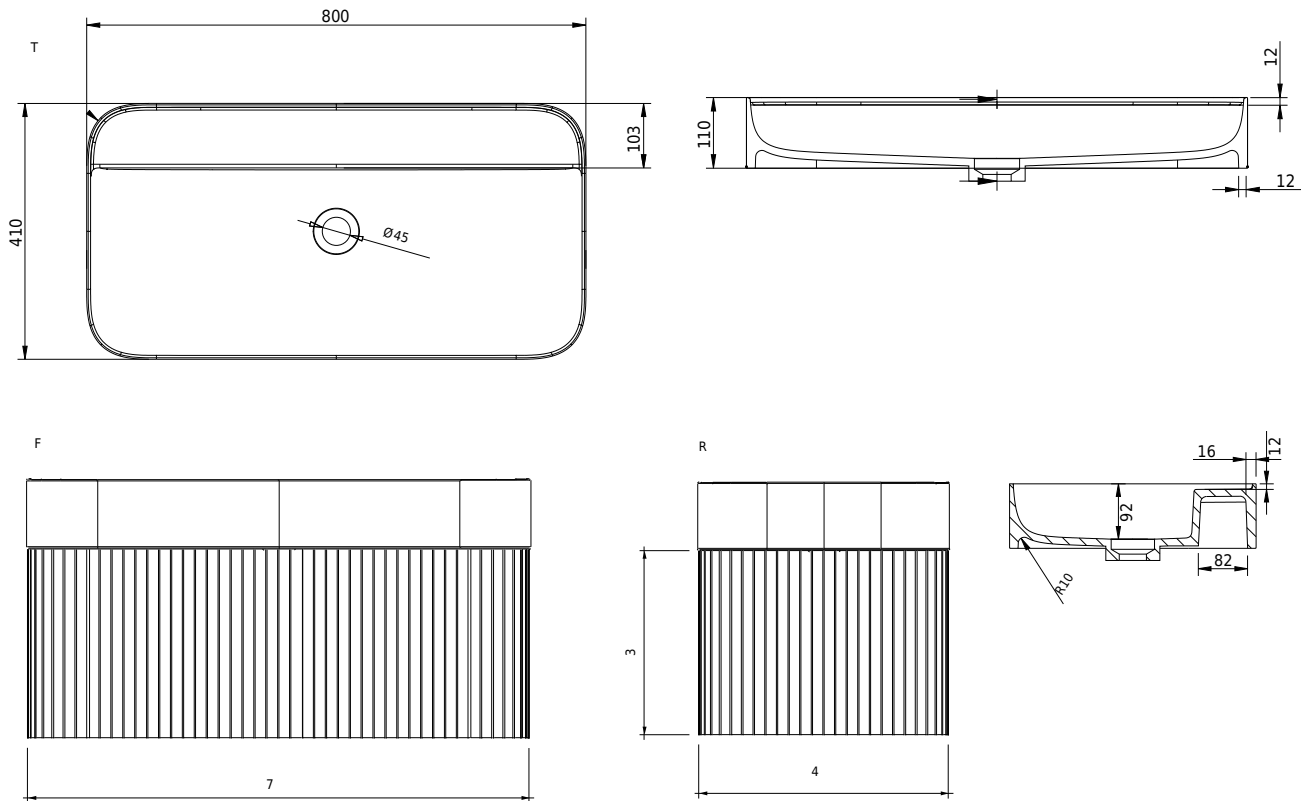

Yuno EG 80

SKU: 30010364

Colour:

Size H/L/D:

41cm / 79.7cm / 40.7cm

Weight:

35kg net

Yuno EG 80 details:

A statement of natural beauty and craftsmanship, the Yuno EG 80 cabinet brings refined elegance to larger bathrooms. At 80cm wide, this cabinet offers spacious storage within a soft-close drawer, equipped with advanced Blue Motion technology for a seamless experience. Constructed from solid European oak, it captures a warm, organic aesthetic inspired by Copenhagen's natural surroundings. Paired with an Acovi® Solid Surface basin for a smooth, durable finish, the Yuno EG 80 balances functionality with timeless Danish design, perfect for those seeking a touch of nature in their bathroom space.