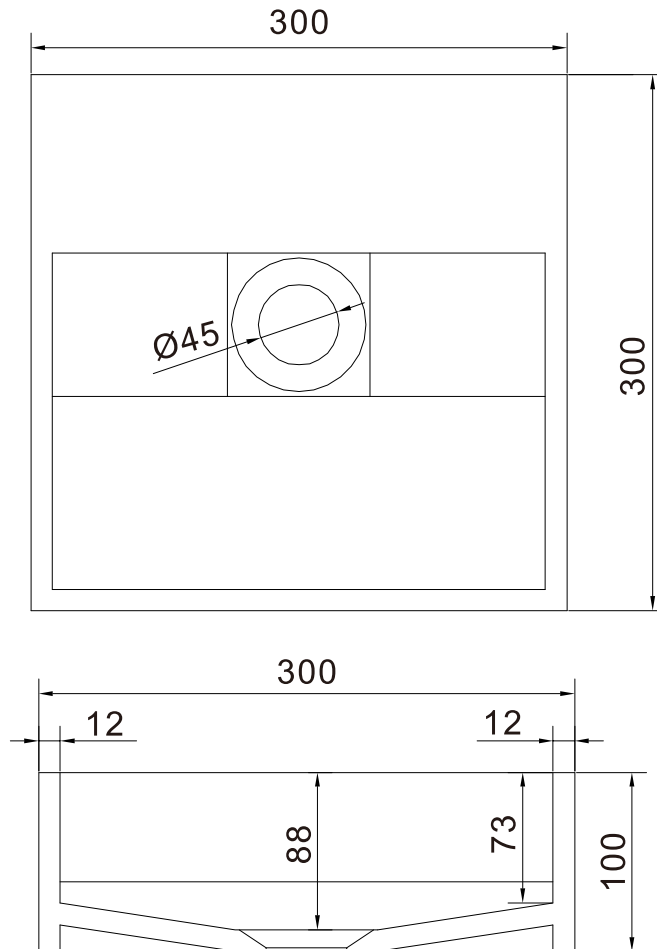

Copenhagen Bath
Roskildevej 394
DK-2610 Rødovre
VAT no.: DK32648622
Phone: 02476468850
contact@copenhagenbath.co.uk
www.copenhagenbath.co.uk

Christiansfeld 30 basin

SKU: 40010052

Colour: Matte white
Size H/L/D: 10cm / 30cm / 30cm
Weight: 5.5kg net

Christiansfeld 30 basin details:

Simple and elegant wash basin in matte white solid Acovi® composite with integrated waste. The wash basin can be table top or wall mounted. The basin can be ordered in your own measurements and design.