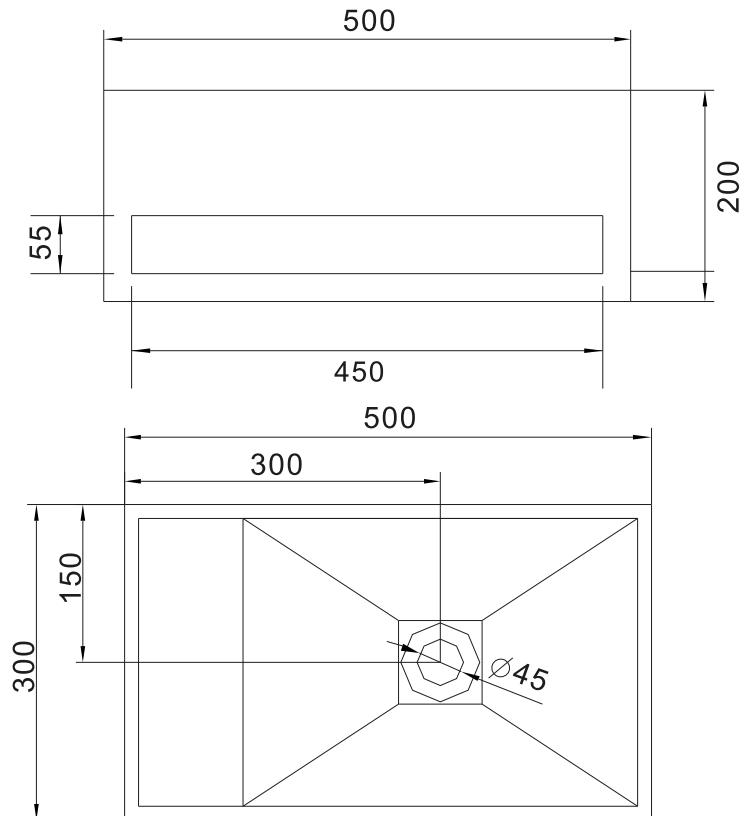

Sandfjord 50 right basin

SKU: 40010055

Colour:	Matte white
Size H/L/D:	20cm / 50cm / 30cm
Weight:	9.78kg net

Sandfjord 50 right basin details:

A wash basin in solid Acovi composite with towel holder and tap hole on the left. It is possible to deliver this wash basin made-to-measure. After all, no bathroom is the same. There will be a longer delivery time for bespoke products. Contact your nearest showroom for further details.