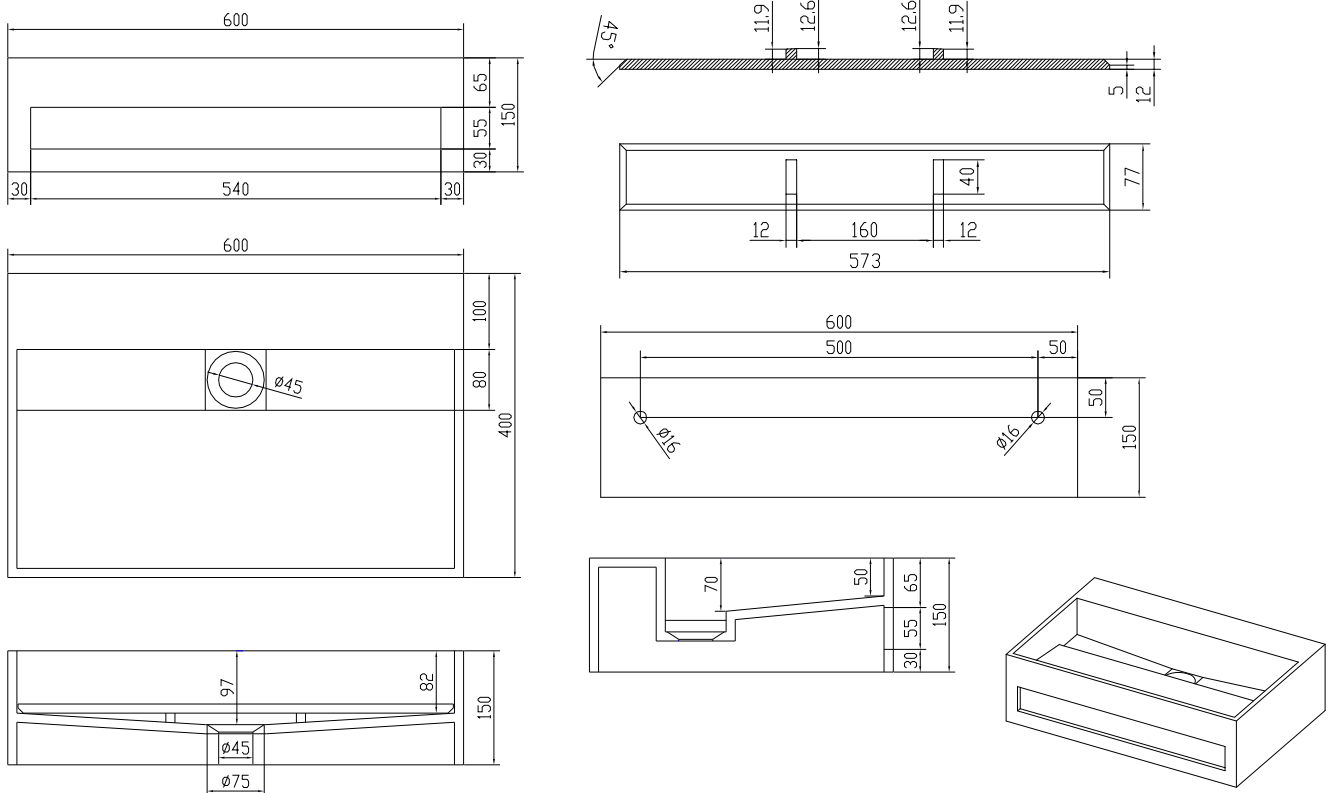

# Sandfjord 60 basin

SKU: 40010059

**Colour:**

Matte white

**Size H/L/D:**

15cm / 60cm / 40cm

**Weight:**

13.3kg net

## Sandfjord 60 basin details:

Sandfjord 90 wash basin in solid matt Acovi composite. The wash basin includes a towel holder and integrated waste. It is possible to deliver this wash basin made-to-measure. After all, no bathroom is the same. There will be a longer delivery time for bespoke products. Contact your nearest showroom for further details.