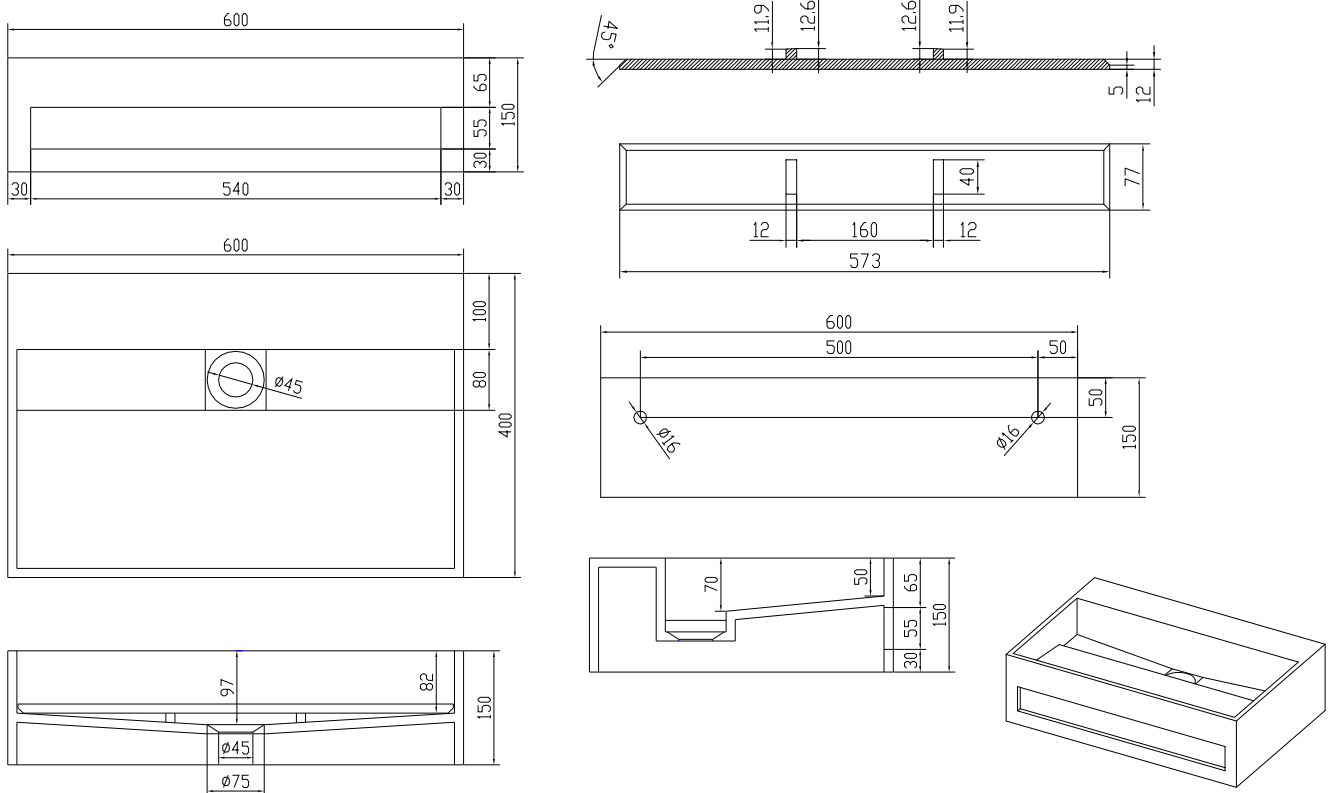

Sandfjord 60 basin

SKU: 40010059

Colour: Matte white
Size H/L/D: 15cm / 60cm / 40cm
Weight: 13.3kg net

Sandfjord 60 basin details:

Sandfjord 90 wash basin in solid matt Acovi composite. The wash basin includes a towel holder and integrated waste. It is possible to deliver this wash basin made-to-measure. After all, no bathroom is the same. There will be a longer delivery time for bespoke products. Contact your nearest showroom for further details.