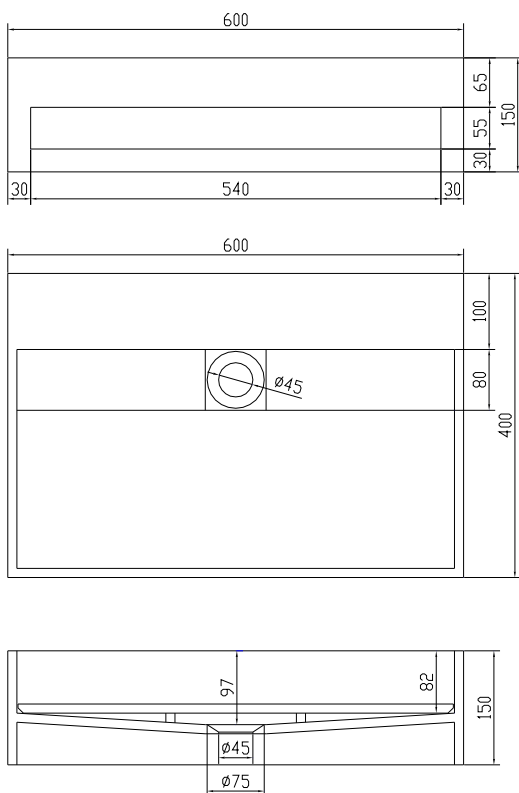

Sandfjord 60 basin

SKU: 40010059

Colour: Matte white
Size H/L/D: 15cm / 60cm / 40cm
Weight: 13.3kg net

Sandfjord 60 basin details:

Sandfjord 90 wash basin in solid matt Acovi composite. The wash basin includes a towel holder and integrated waste. It is possible to deliver this wash basin made-to-measure. After all, no bathroom is the same. There will be a longer delivery time for bespoke products. Contact your nearest showroom for further details.