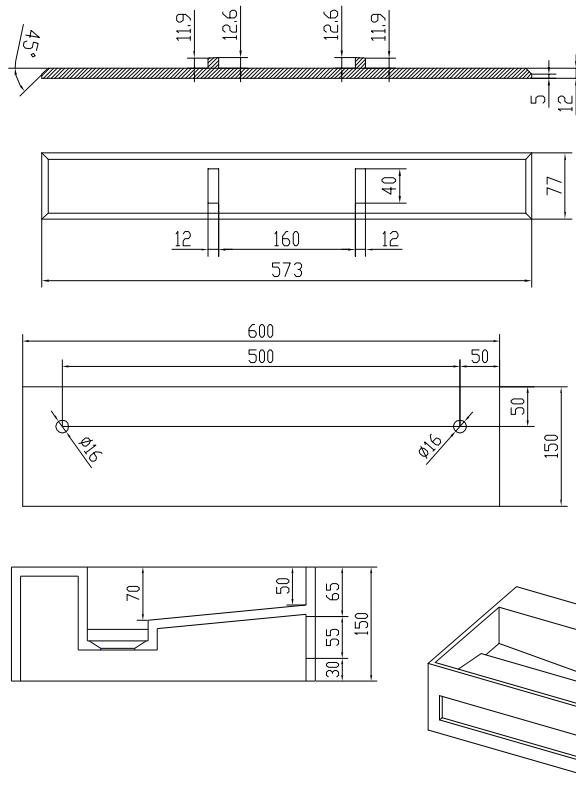

Sandfjord 60 basin

SKU: 40010059

Colour: Matte white
Size H/L/D: 15cm / 60cm / 40cm
Weight: 13.3kg net

Sandfjord 60 basin details:

Sandfjord 90 wash basin in solid matt Acovi composite. The wash basin includes a towel holder and integrated waste. It is possible to deliver this wash basin made-to-measure. After all, no bathroom is the same. There will be a longer delivery time for bespoke products. Contact your nearest showroom for further details.