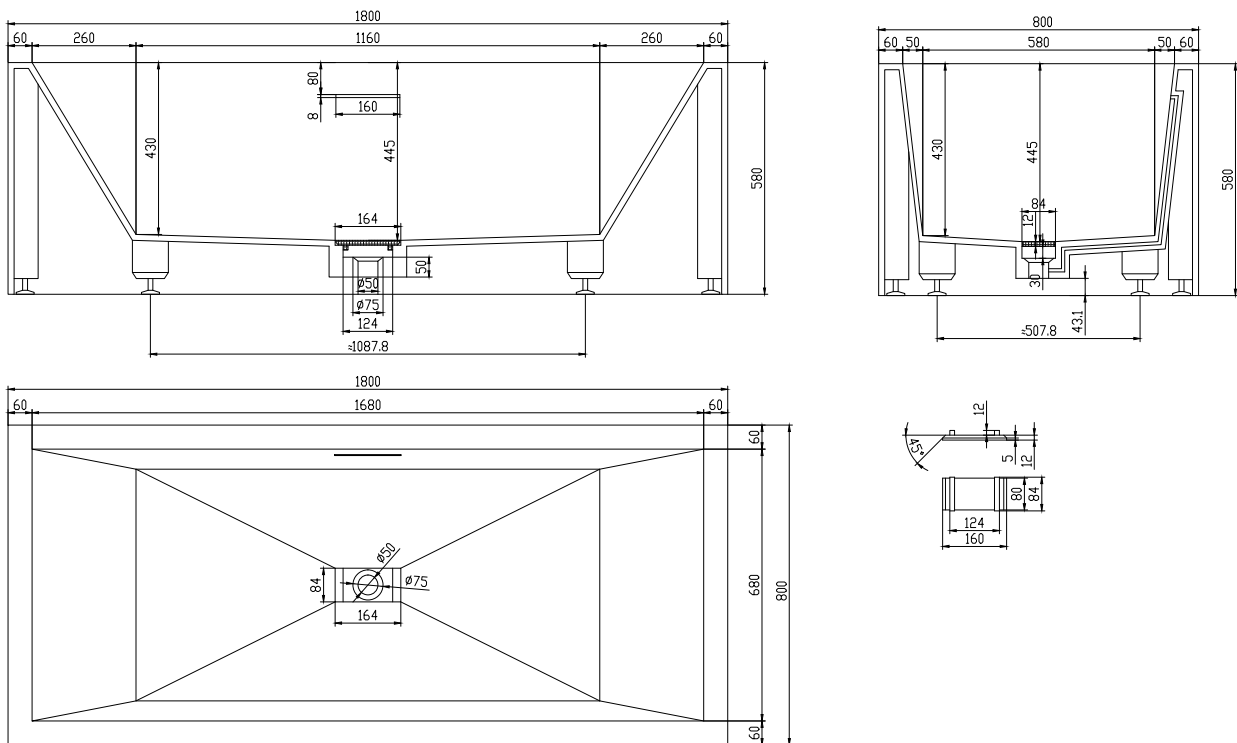

Fredensborg bathtub

SKU: 40030012

Colour:	Matte white
Litre:	290 overflow
Size H/L/D:	58cm / 180cm / 80cm
Weight:	195kg net

Fredensborg bathtub details:

Freestanding bathtub from the Fredensborg series, made with slightly rounded corners for easy cleaning. The bathtub is made from matte solid Acovi® composite which is ideal for bathrooms, since it is completely pore-free, and is extremely easy to maintain. Can also be ordered in the size H/L/W 58/200/100cm.

Please note that there may be a tolerance of ± 5 mm as all products are hand sanded.