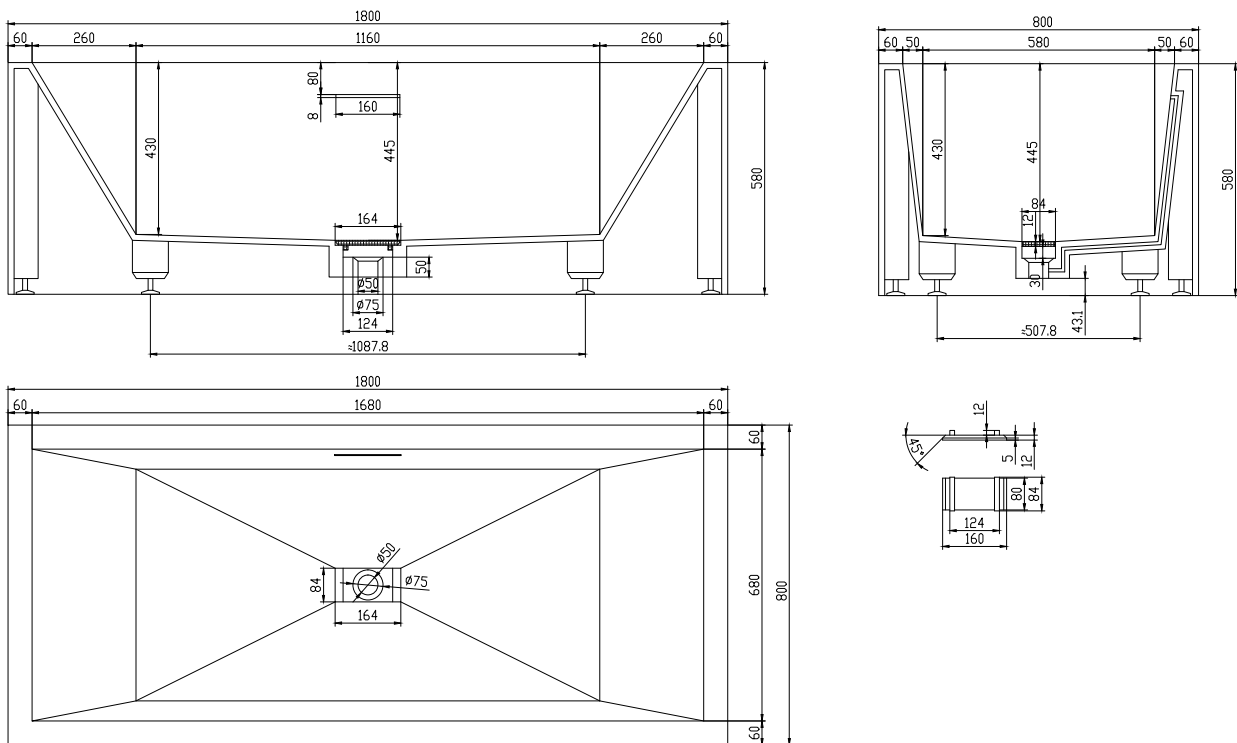

Fredensborg bathtub

SKU: 40030012

Colour:	Matte white
Litre:	290 overflow
Size H/L/D:	58cm / 180cm / 80cm
Weight:	195kg netto

Fredensborg bathtub details:

Freestanding bathtub from the Fredensborg series, made with slightly rounded corners for easy cleaning. The bathtub is made from matte solid Acovi® composite which is ideal for bathrooms, since it is completely pore-free, and is extremely easy to maintain. Can also be ordered in the size H/L/W 58/200/100cm.