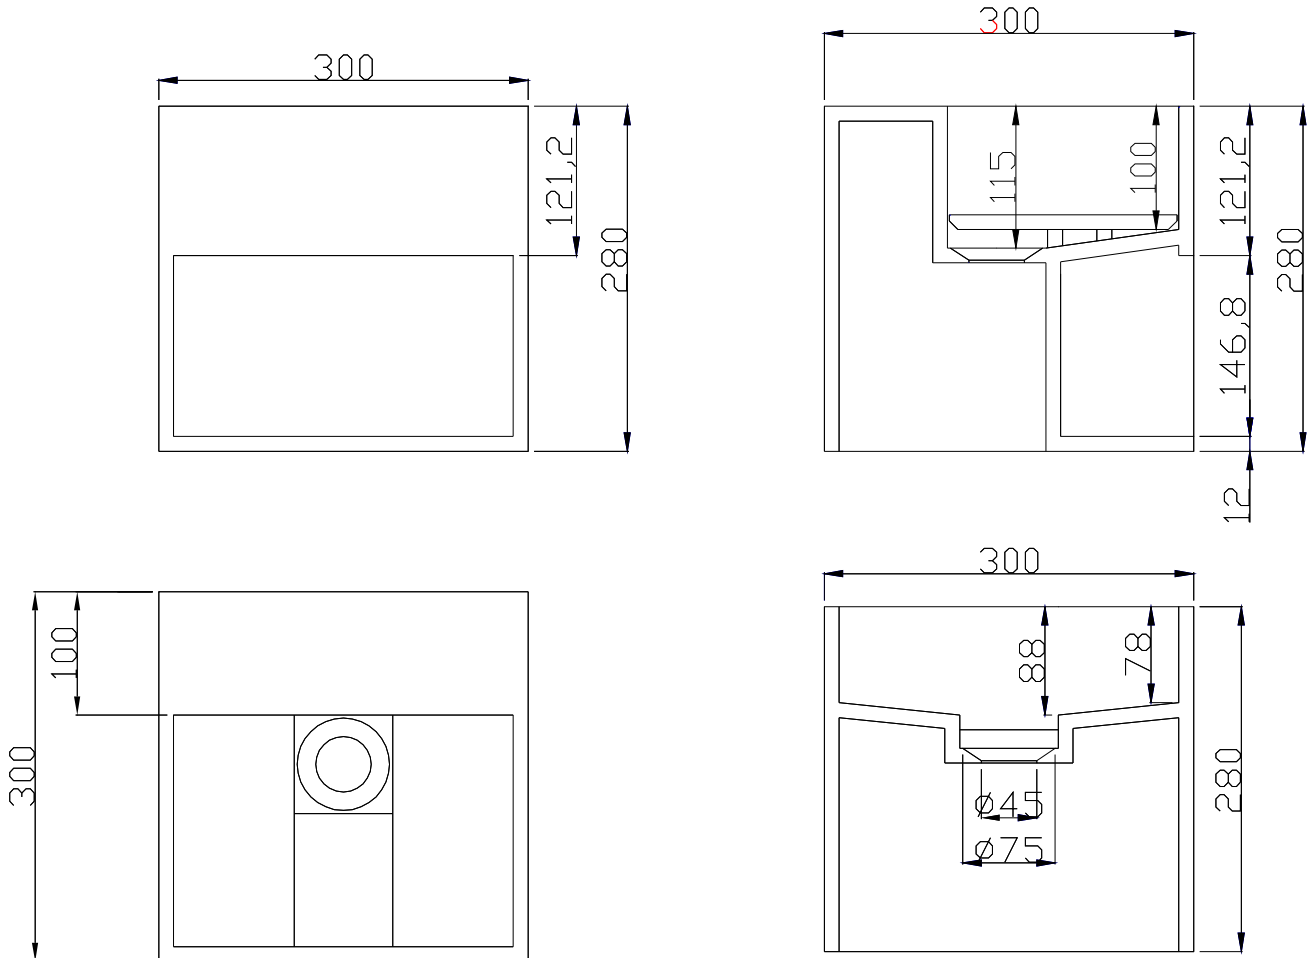

Søndersø 30 basin

SKU: 40010025

Colour:

Matte white

Size H/L/D:

28cm / 30cm / 30cm

Weight:

10.4kg net

Søndersø 30 basin details:

A little designer wash basin. Integrated waste plus storage shelf. The wash basin is made from solid Acovi composite, which is non porous, so that the material does not absorb dirt. It is possible to deliver this wash basin made-to-measure. There will be a longer delivery time for bespoke products.