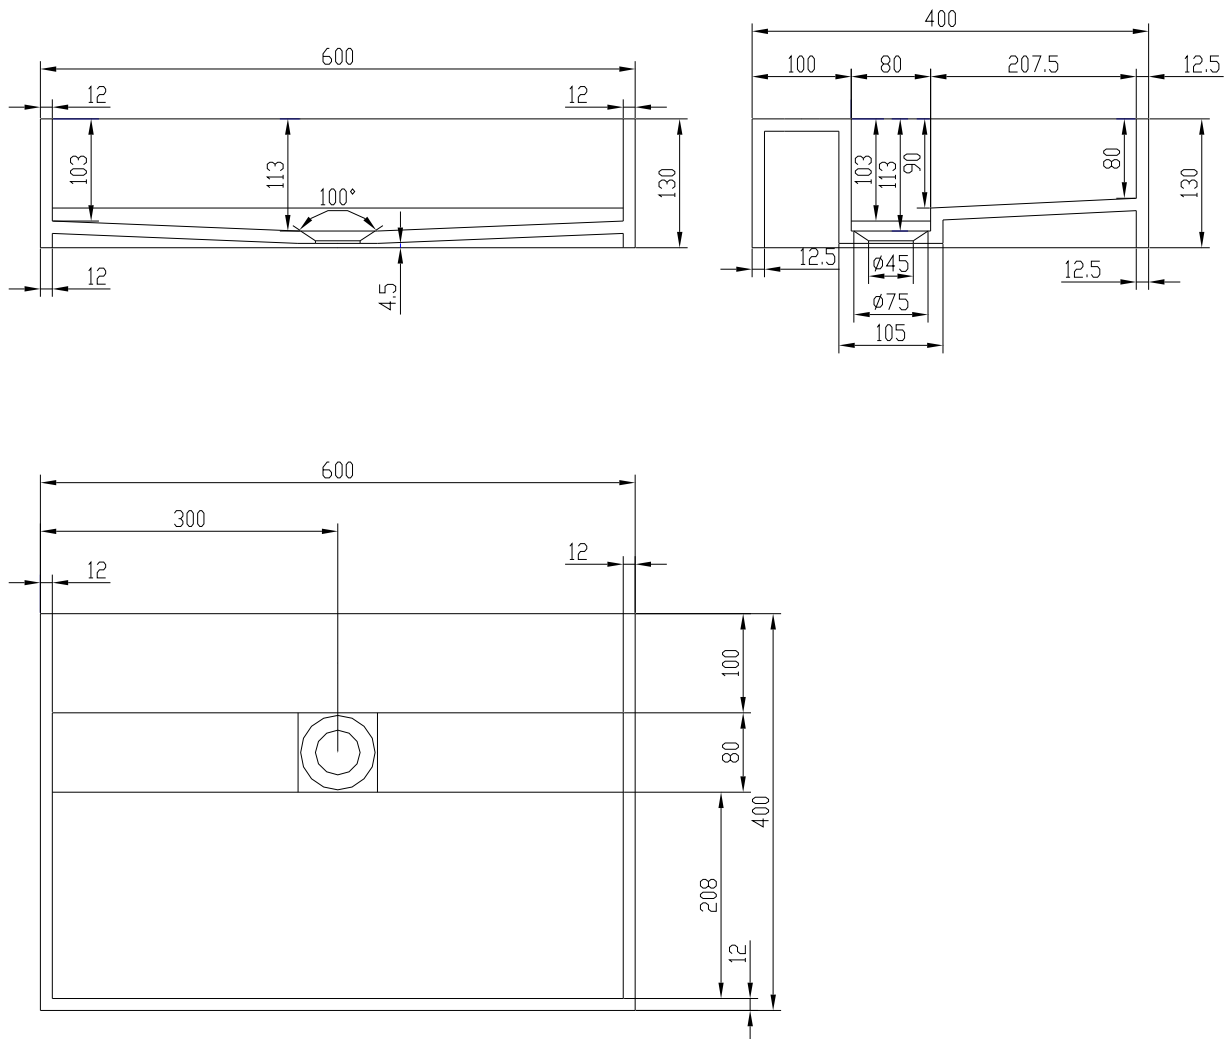

Christiansfeld 60 basin

SKU: 40010068

Colour:

Matte white

Size H/L/D:

13cm / 60cm / 40cm

Weight:

14.5kg net

Christiansfeld 60 basin details:

A wash basin in solid Acovi composite. For wall mounting or counter top placing. It is possible to deliver this wash basin made-to-measure. After all, no bathroom is the same. There will be a longer delivery time for bespoke products. Contact your nearest showroom for further details.