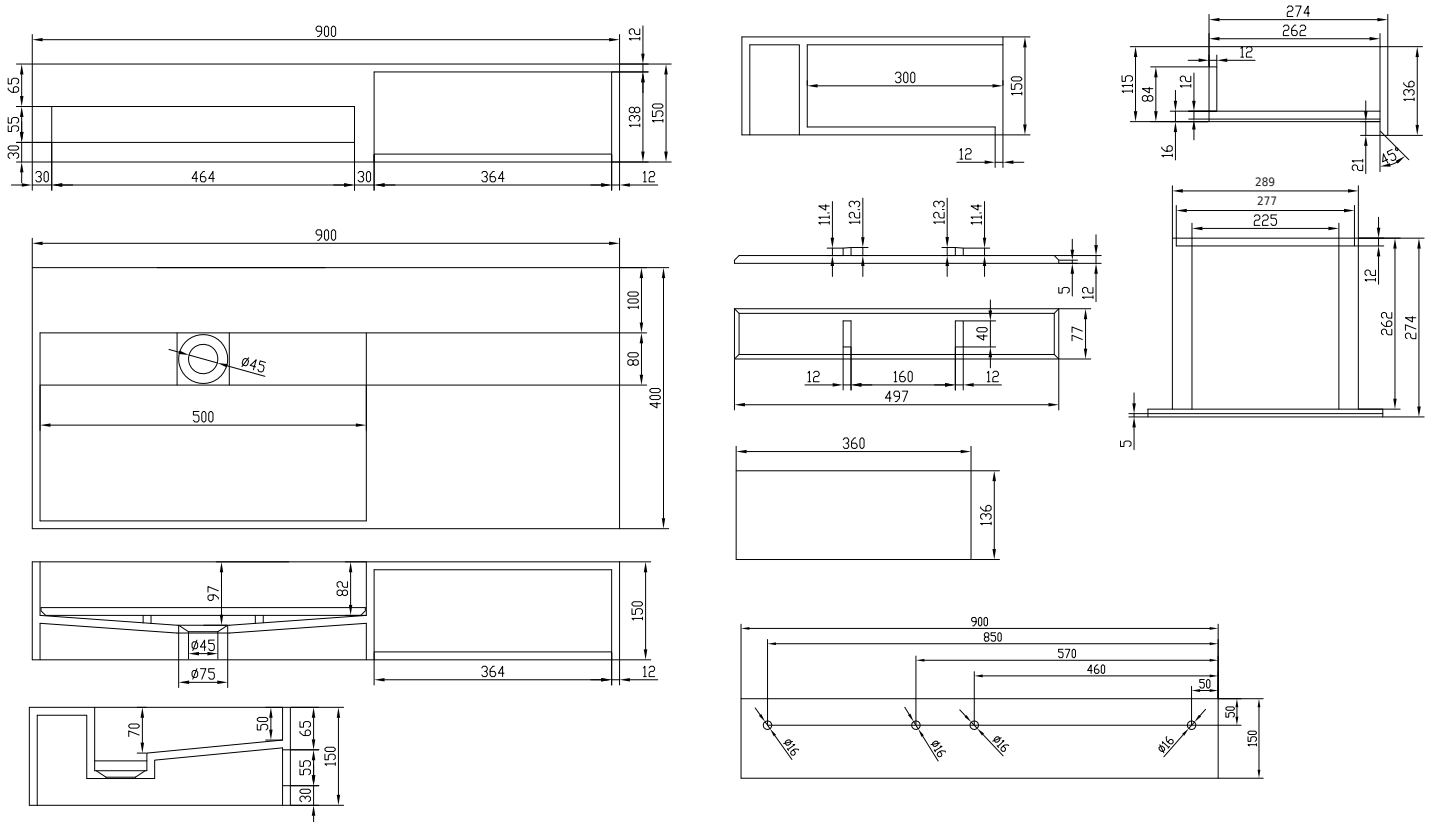

Sandfjord 90 left basin

SKU: 40010082

Colour: Matte white
Size H/L/D: 15cm / 90cm / 40cm
Weight: 28kg net

Sandfjord 90 left basin details:

Complete bathroom furniture set in solid Acovi composite, with integrated waste. Comes with cabinet in composite, with a Blum Soft-closing drawer. The bathroom furniture has a front made from solid Acovi composite. It is possible to deliver this wash basin made-to-measure. After all, no bathroom is the same. There will be a longer delivery time for bespoke products. Contact your nearest showroom for further details.