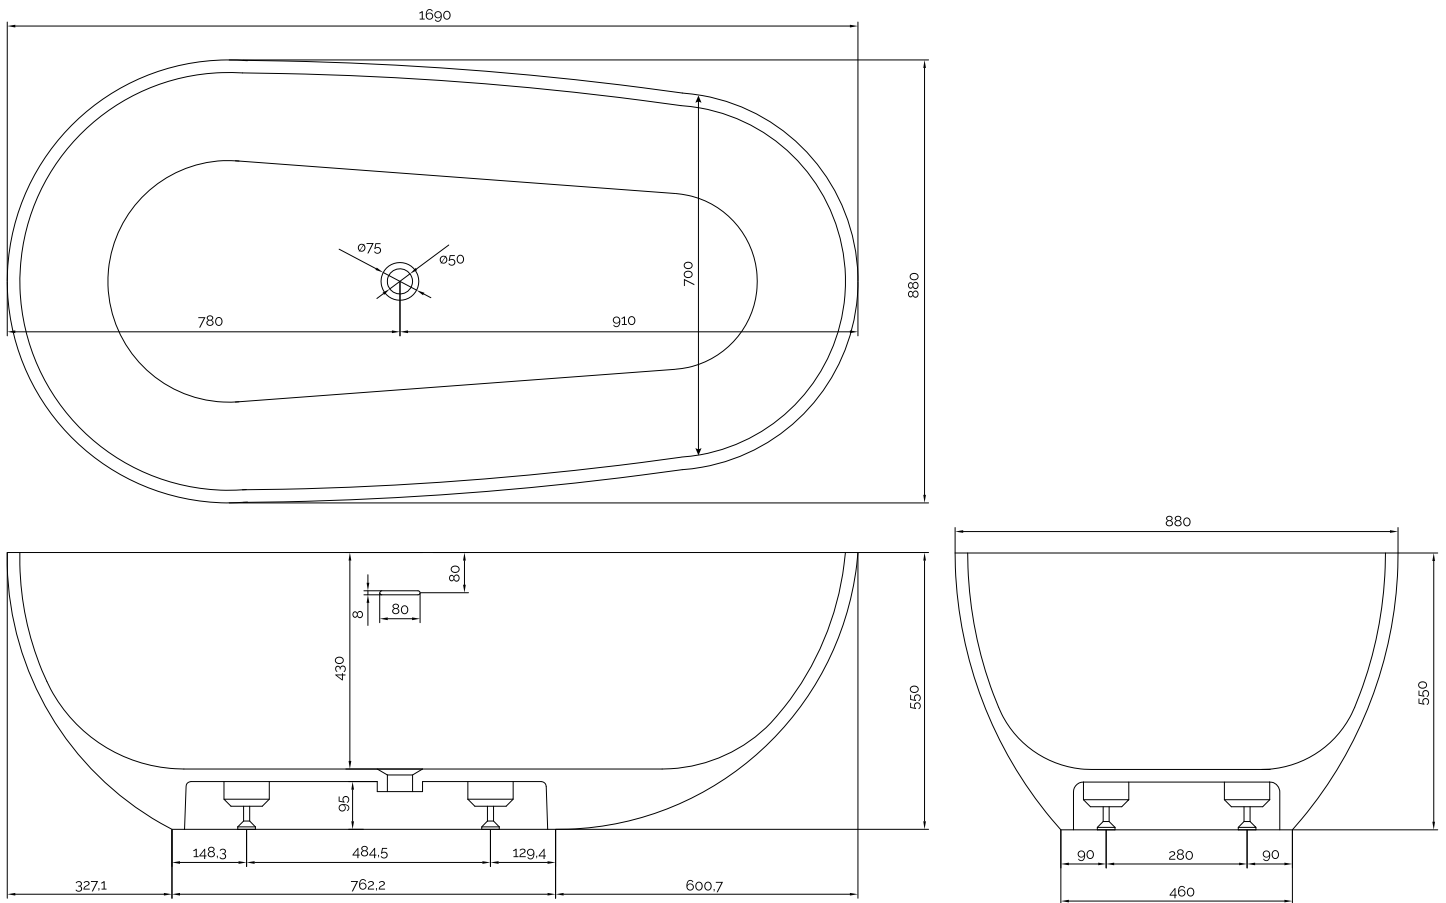

Hammershus bathtub

SKU: 40030014

Colour:	Matt white Acovi®
Litre:	300 overflow
Size H/L/D:	55cm / 170cm / 88cm
Weight:	165kg netto

Hammershus bathtub details:

Exclusive egg-shaped freestanding bathtub in Acovi composite with matt surface. the tub is delivered with overflow, waste, trap and hose.