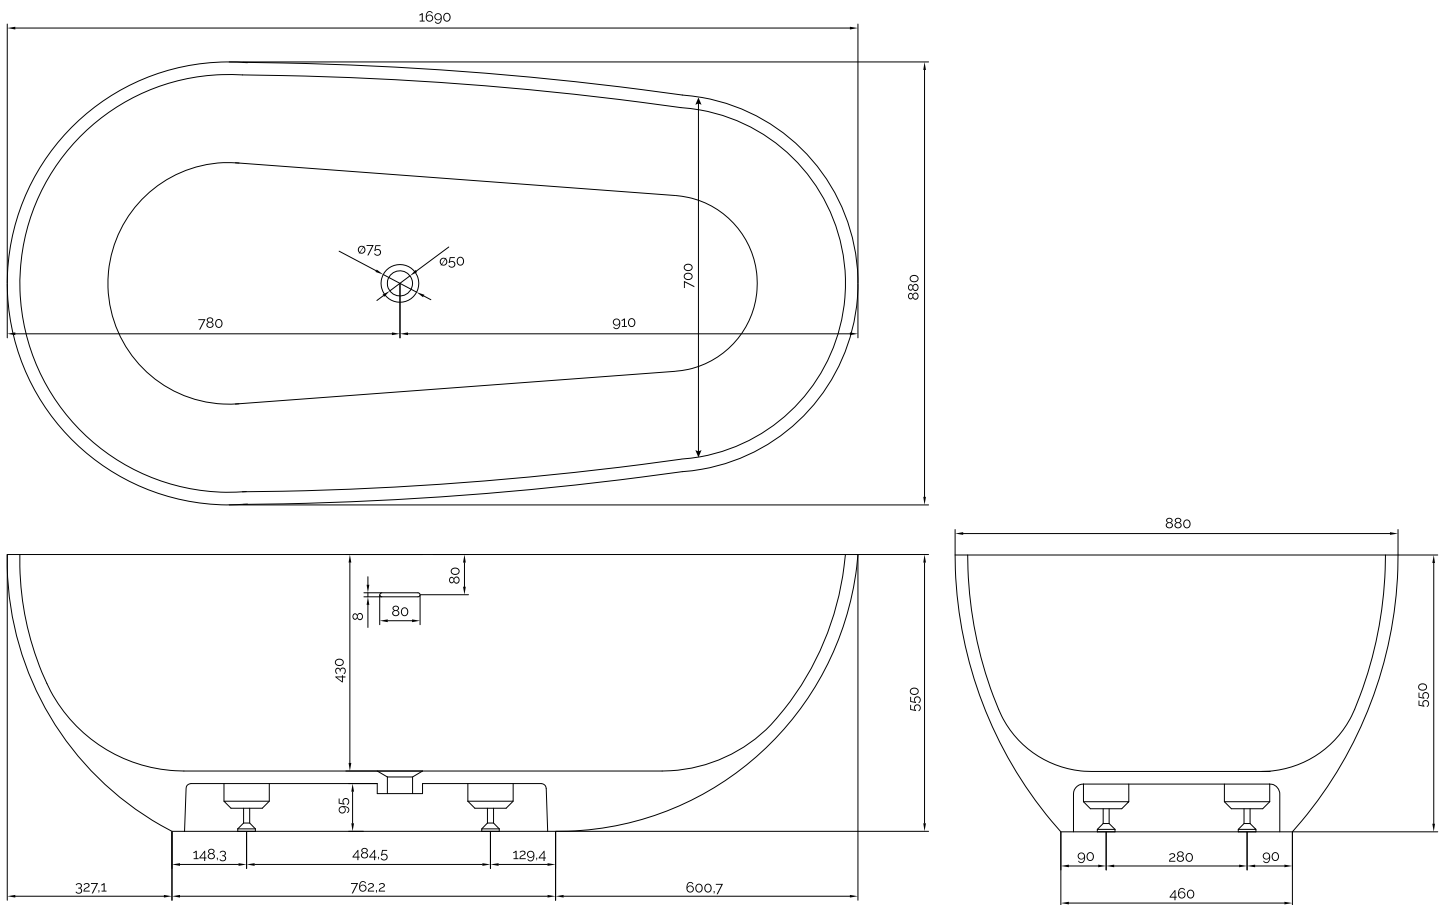

Hammershus bathtub

SKU: 40030014

Colour:	Matte white
Litre:	300 overflow
Size H/L/D:	55cm / 169cm / 88cm
Weight:	165kg net

Hammershus bathtub details:

Exclusive egg-shaped freestanding bathtub. The bath is made from matte solid Acovi® composite which is ideal for bathrooms, since it is completely pore-free, and is extremely easy to maintain.

Please note that there may be a tolerance of ± 5 mm as all products are hand sanded.