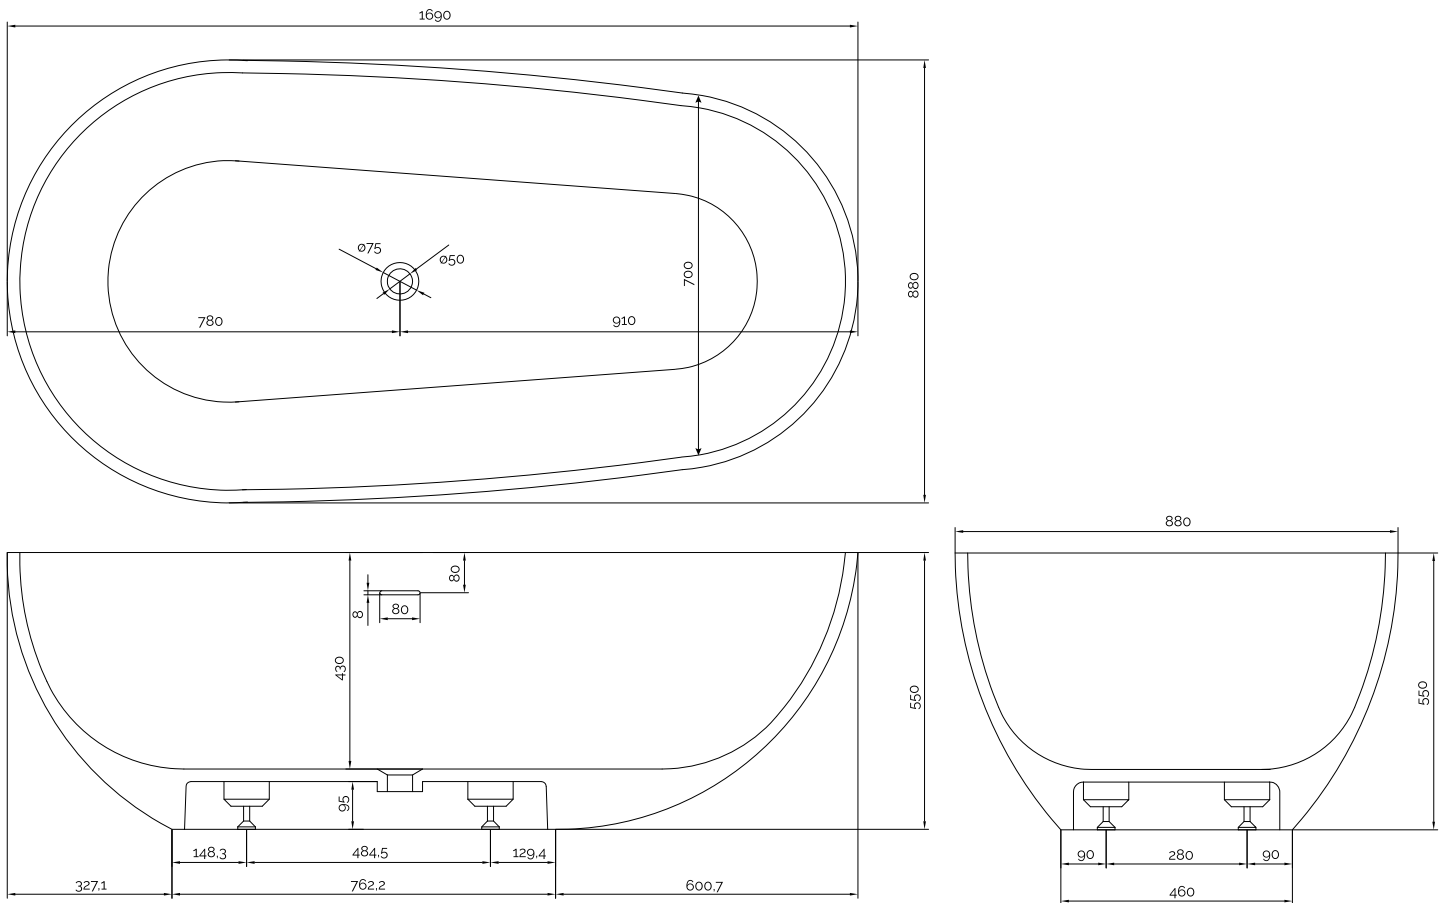

# Hammershus bathtub

SKU: 40030014

<b>Colour:</b>	Matte white
<b>Litre:</b>	300 overflow
<b>Size H/L/D:</b>	55cm / 169cm / 88cm
<b>Weight:</b>	165kg net

## Hammershus bathtub details:

Exclusive egg-shaped freestanding bathtub. The bath is made from matte solid Acovi® composite which is ideal for bathrooms, since it is completely pore-free, and is extremely easy to maintain.

Please note that there may be a tolerance of  $\pm 5$ mm as all products are hand sanded.