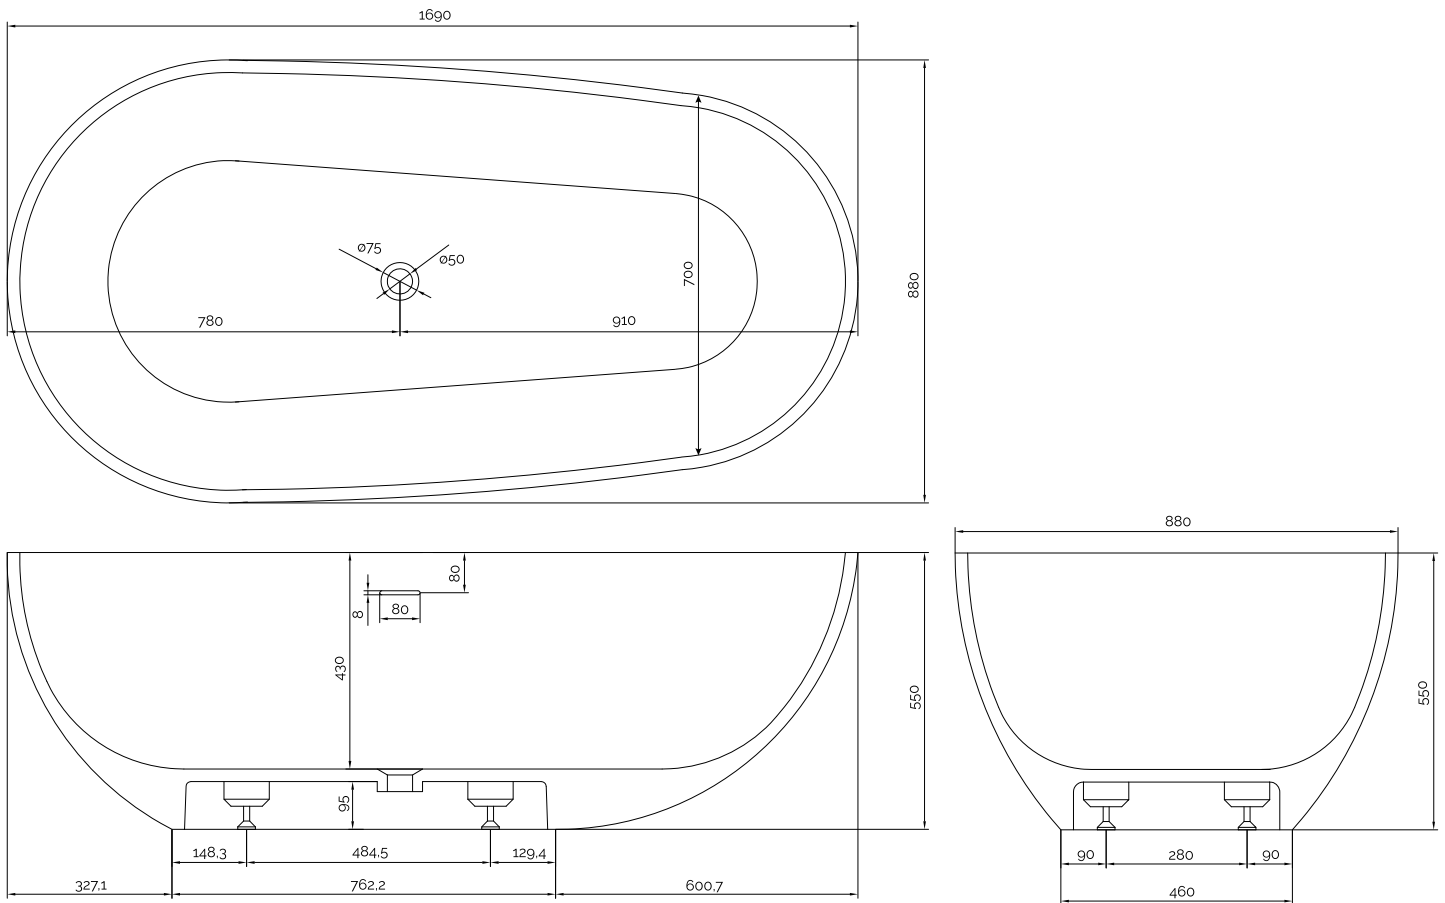

Hammershus bathtub

SKU: 40030014

Colour:	Matte white
Litre:	300 overflow
Size H/L/D:	55cm / 169cm / 88cm
Weight:	165kg netto

Hammershus bathtub details:

Exclusive egg-shaped freestanding bathtub. The bath is made from matte solid Acovi® composite which is ideal for bathrooms, since it is completely pore-free, and is extremely easy to maintain.