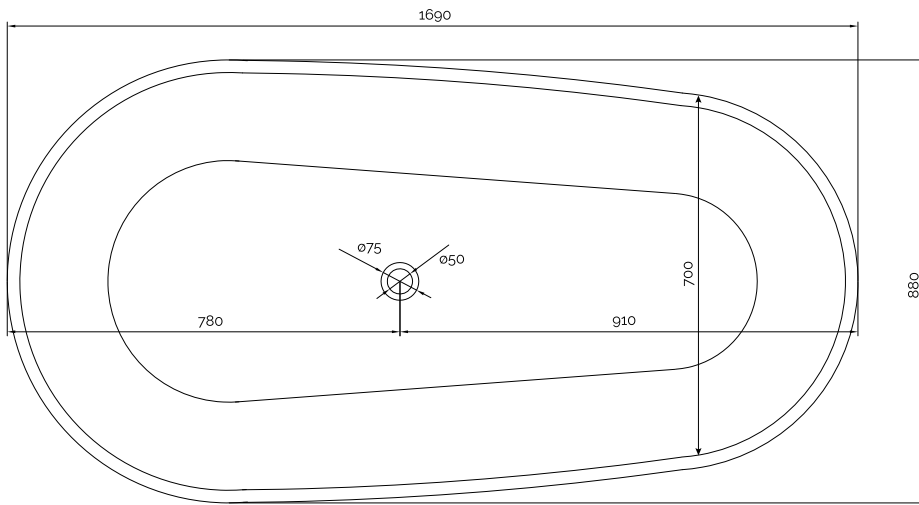

Hammershus bathtub

SKU: 40030014

Colour:

Litre:

300 overflow

Size:

55cm / 169cm / 88cm

Weight:

165kg netto

Hammershus bathtub details: