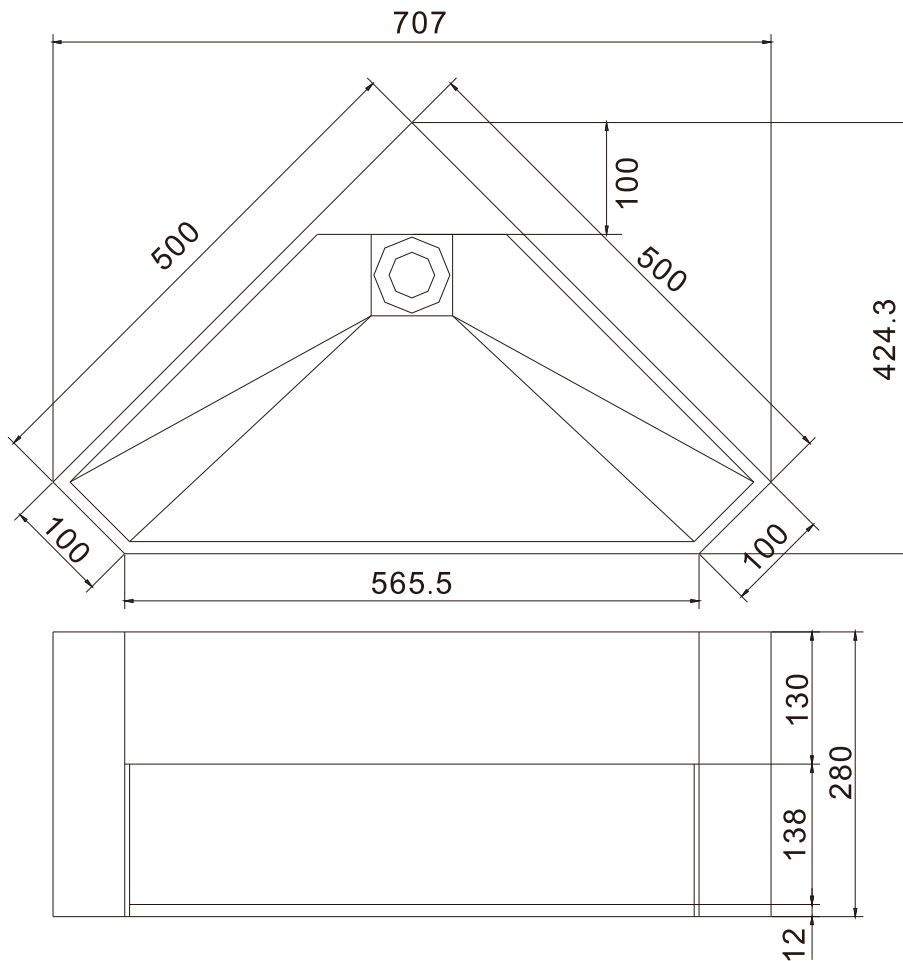

# Stavanger basin

SKU: 40010090

**Colour:** Matte white  
**Size H/L/D:** 28cm / 50cm / 50cm  
**Weight:** 18kg net

### Stavanger basin details:

A practical little corner wash basin in solid Acovi composite, suitable for small bathrooms. It is possible to deliver this wash basin made-to-measure. There will be a longer delivery time for bespoke products. Contact your nearest showroom for further details.