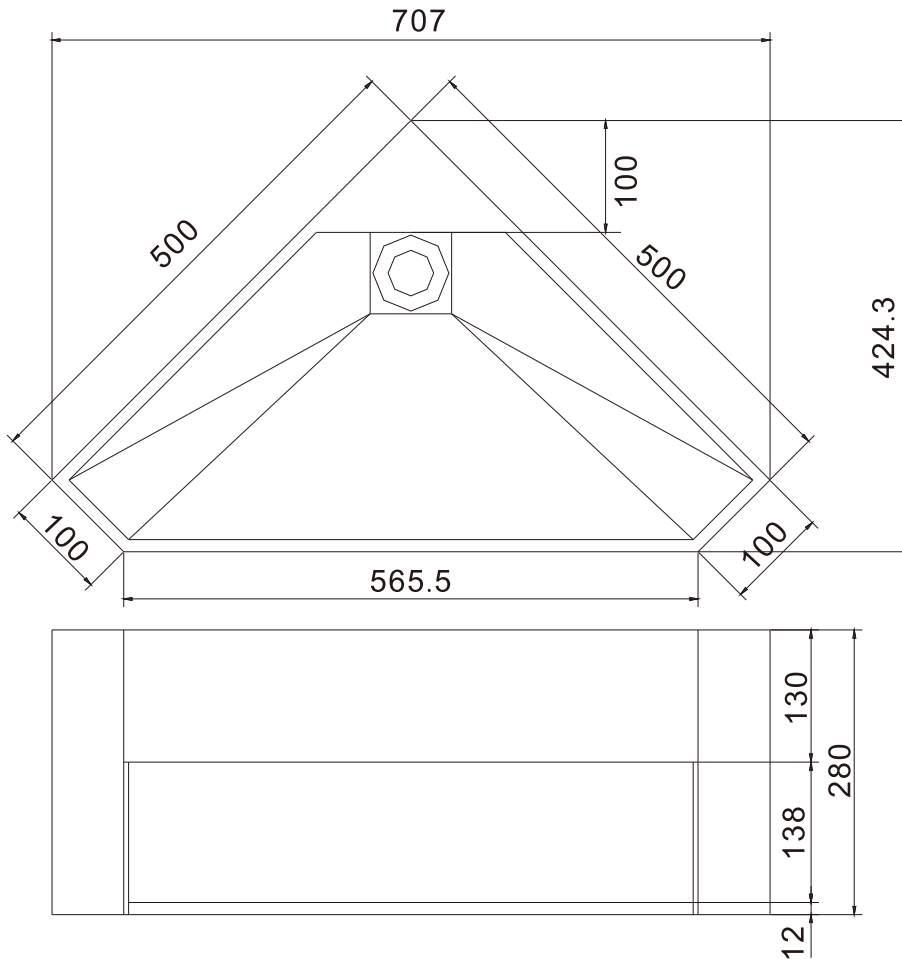

Copenhagen Bath

Roskildevej 394
DK-2610 Rødovre
VAT no.: DK32648622
Phone: 02476468850
contact@copenhagenbath.co.uk
www.copenhagenbath.co.uk

Stavanger basin

SKU: 40010090

Colour: Matte white
Size H/L/D: 28cm / 50cm / 50cm
Weight: 18kg net

Stavanger basin details:

A practical little corner wash basin in solid Acovi composite, suitable for small bathrooms. It is possible to deliver this wash basin made-to-measure. There will be a longer delivery time for bespoke products. Contact your nearest showroom for further details.