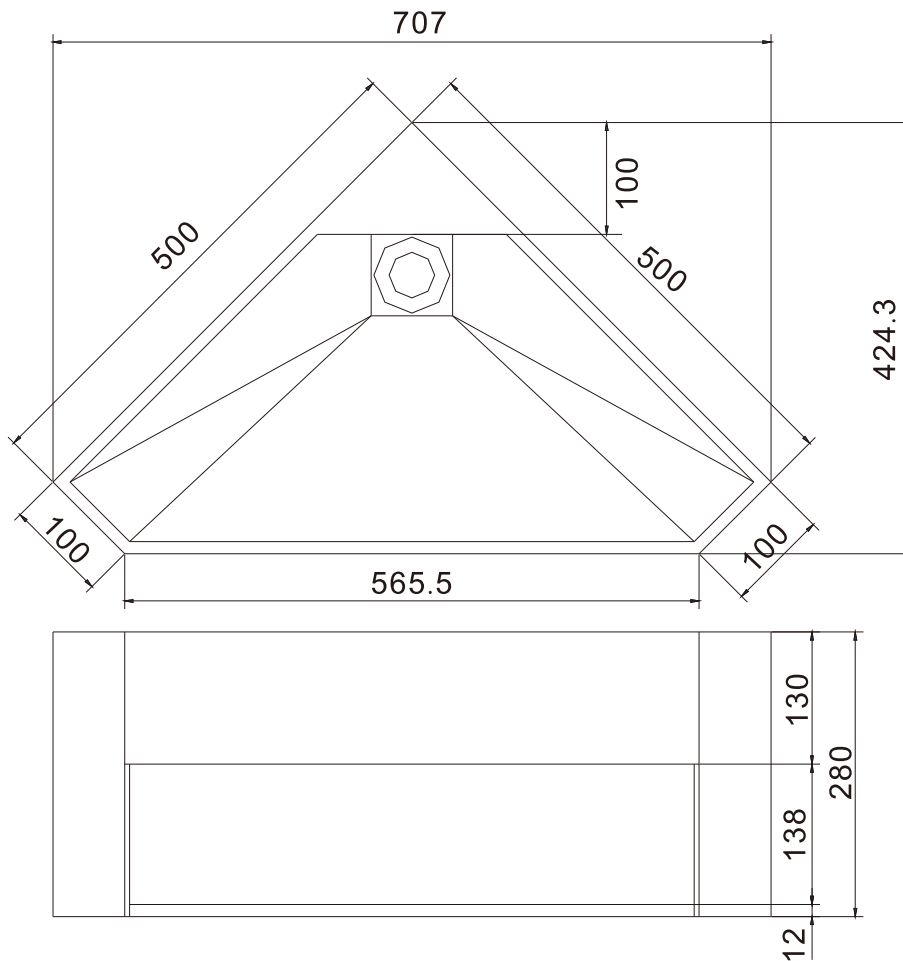

## Stavanger wash basin

SKU: 40010090

<b>Colour:</b>	Matte white Acovi®
<b>Size H/L/D:</b>	28cm / 50cm / 50cm
<b>Weight:</b>	18kg netto

### Stavanger wash basin details:

A practical little corner wash basin in solid Acovi composite, suitable for small bathrooms. It is possible to deliver this wash basin made-to-measure. After all, no bathroom is the same. There will be a longer delivery time for bespoke products. Contact your nearest showroom for further details. The wash basin is delivered with mounting brackets and cleaning sponge, excluding waste and tap.