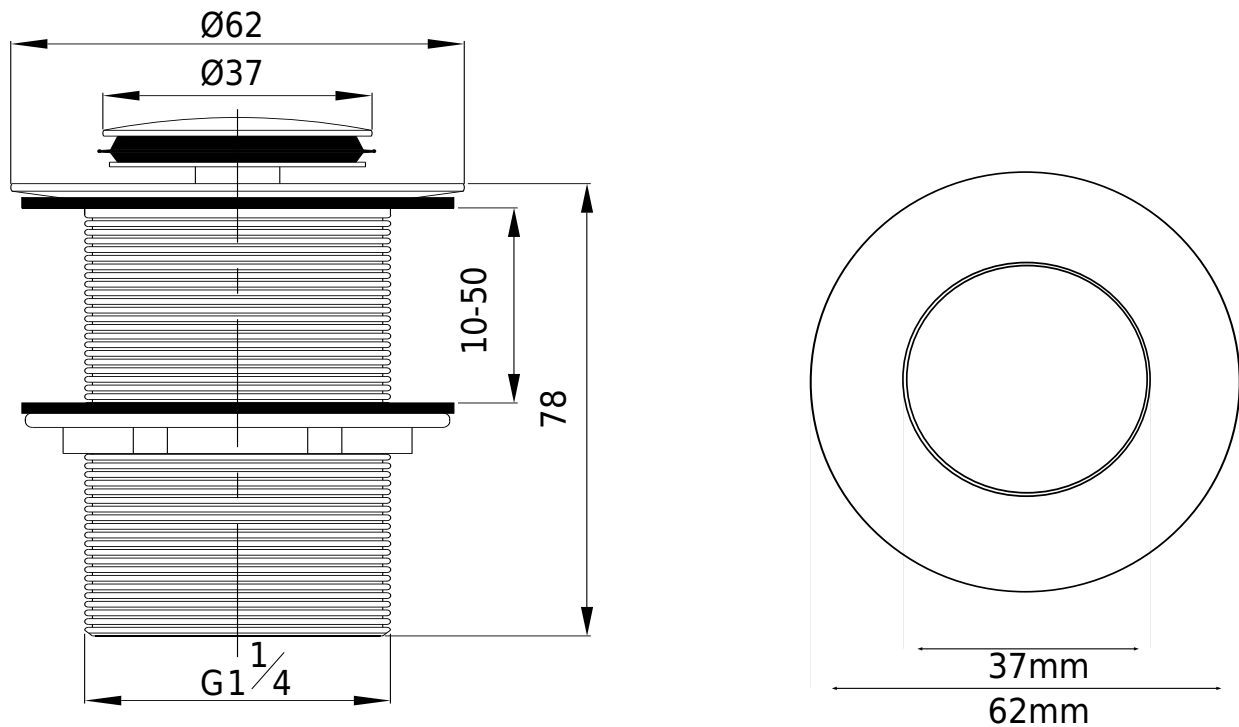

Waste Push-open, integrated

SKU: 40040029

Colour:

Chrome

Size H/L/D:

8cm / 6.5cm / 6.5cm

Weight:

0.3kg net

Waste Push-open, integrated details:

Push-open-bundventil til håndbasine with integreret afløb.