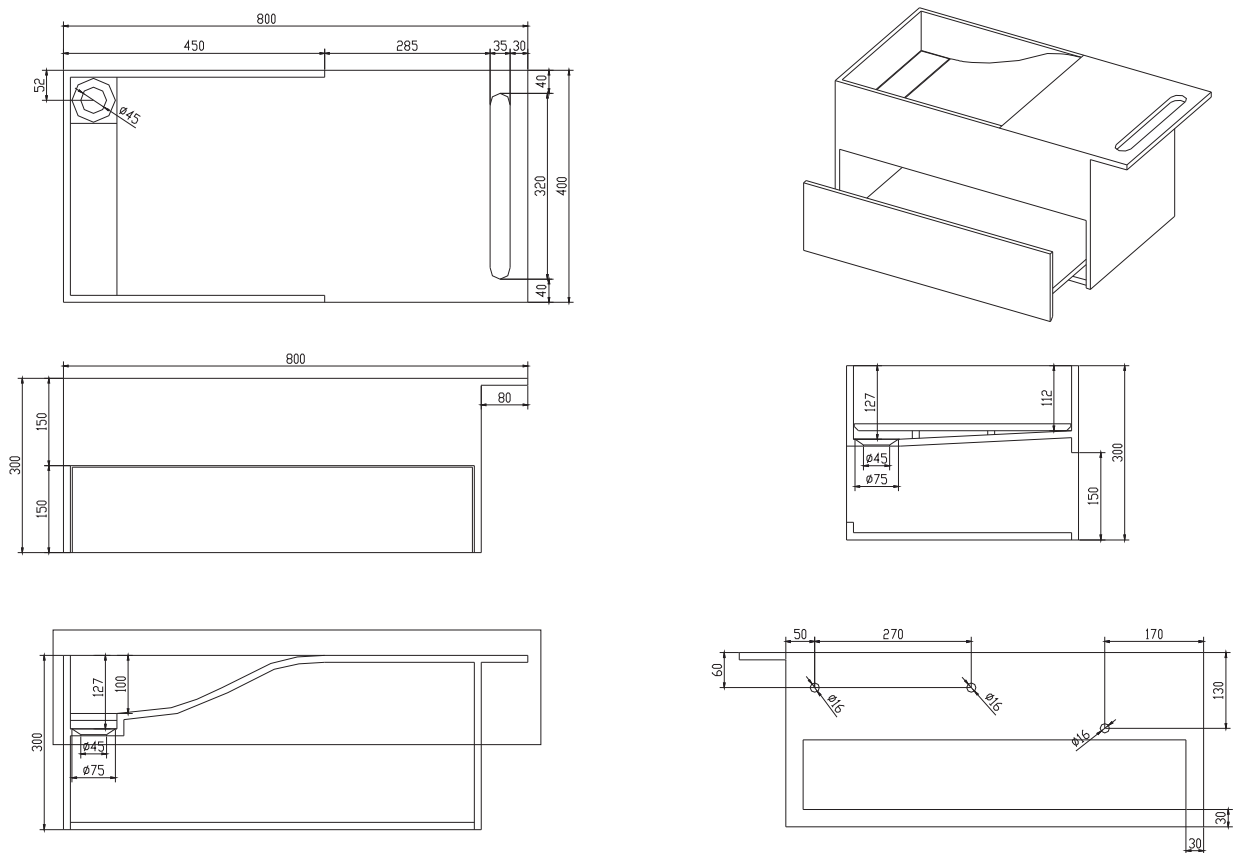

Christianssand basin

SKU: 40010112

Colour:

Matte white

Size H/L/D:

30cm / 80cm / 40cm

Weight:

32kg net

Christianssand basin details:

The exclusive Christianssand series is designed by the Danish industrial designer Mikal Harrsen, in Acovi composite. The bathroom furniture contains wash basin in the same look as the bathtub, with a drawer and towel holder. Mikal Harrsen designed the Christianssand series especially for Copenhagen Bath and the result speaks for itself. See also the matching bath in the menu.