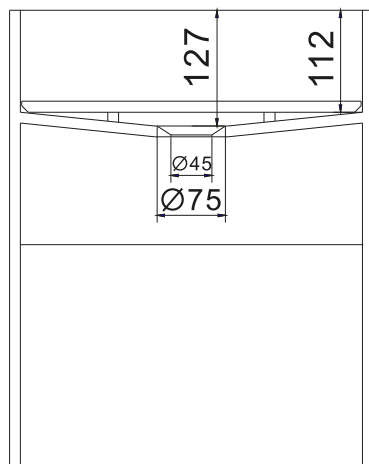

## Enköping 40 basin

SKU: 40010114

<b>Colour:</b>	Matte white
<b>Size H/L/D:</b>	50cm / 40cm / 40cm
<b>Weight:</b>	24kg net

### Enköping 40 basin details:

Wash basin with a drawer in solid matt Acovi composite. The wash basin comes with Blum drawer systems. The waste cover is easily removed for cleaning. It is possible to deliver this wash basin made-to-measure. There will be a longer delivery time for bespoke products. Contact your nearest showroom for further details.