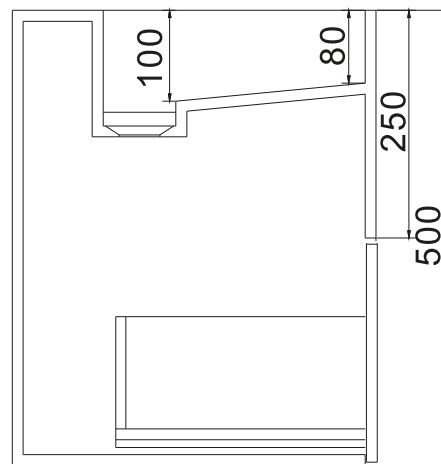

## Enköping 40 basin

SKU: 40010114

<b>Colour:</b>	Matte white
<b>Size H/L/D:</b>	50cm / 40cm / 40cm
<b>Weight:</b>	24kg net

### Enköping 40 basin details:

Wash basin with a drawer in solid matt Acovi composite. The wash basin comes with Blum drawer systems. The waste cover is easily removed for cleaning. It is possible to deliver this wash basin made-to-measure. There will be a longer delivery time for bespoke products. Contact your nearest showroom for further details.