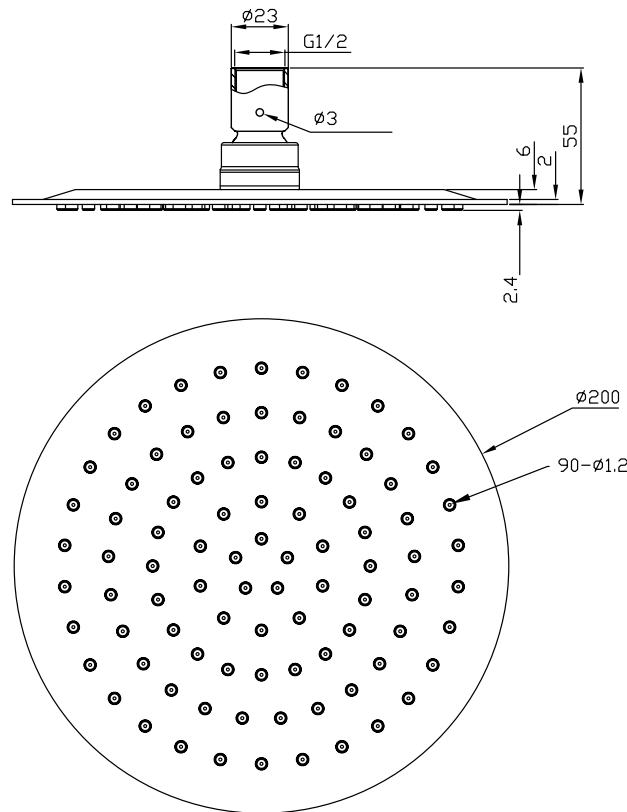

Shower head round 20

SKU: 60060000

Colour:	Polished steel
Size H/L/D:	5cm / 20cm / 20cm
Weight:	0.7kg netto

Shower head round 20 details:

Ultra thin rain shower heads gives the bathroom an extra exclusive look. Shower heads with only 2mm edges, made of laser welded polished stainless steel, makes the shower head almost disappear when looking at it from the front. Available in many shapes and sizes.