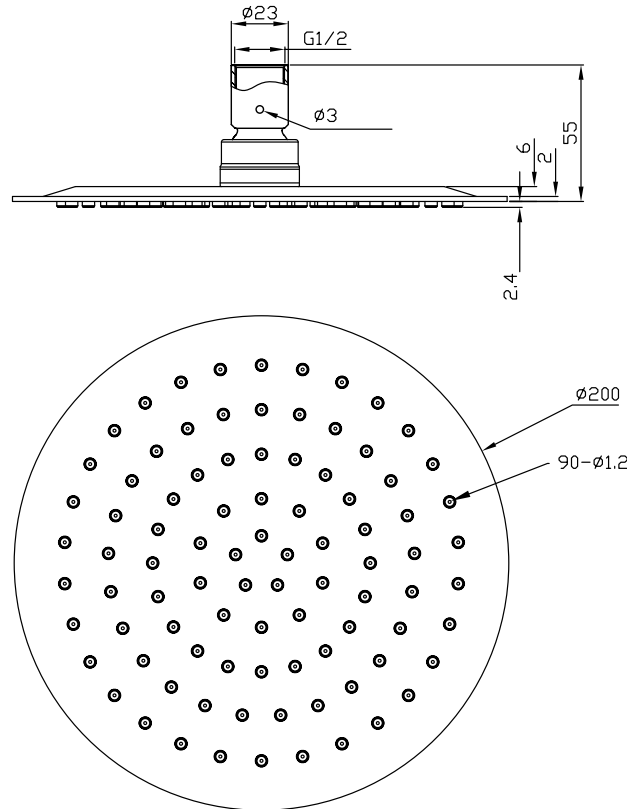

# Shower head round 20

SKU: 60060000

<b>Colour:</b>	Polished steel
<b>Size H/L/D:</b>	5cm / 20cm / 20cm
<b>Weight:</b>	0.7kg net

## Shower head round 20 details:

Ultra thin rain shower heads gives the bathroom an extra exclusive look. Shower heads with only 2mm edges, made of laser welded polished stainless steel, makes the shower head almost disappear when looking at it from the front. Available in many shapes and sizes.