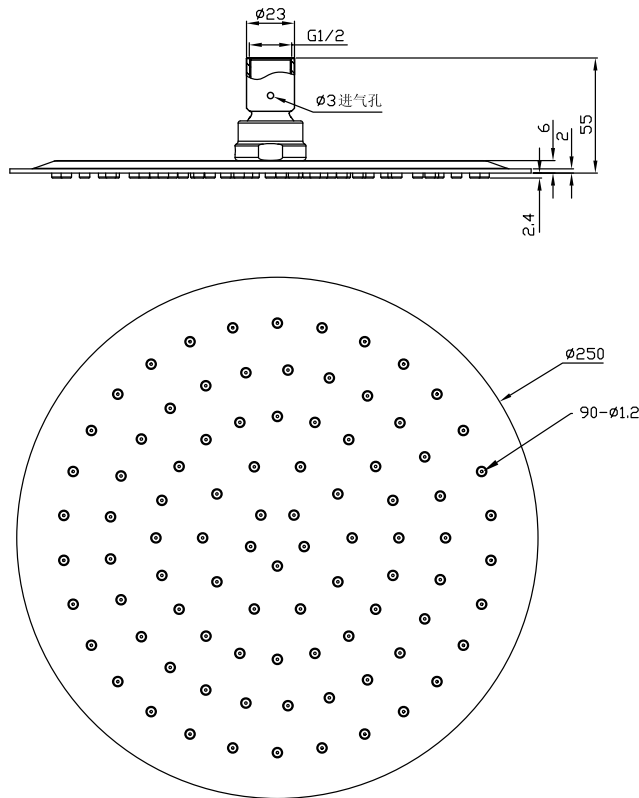

# Shower head round 25

SKU: 60060001

|                    |                   |
|--------------------|-------------------|
| <b>Colour:</b>     | Polished steel    |
| <b>Size H/L/D:</b> | 5cm / 25cm / 25cm |
| <b>Weight:</b>     | 1kg net           |

## Shower head round 25 details:

Ultra thin rain shower heads gives the bathroom an extra exclusive look. Shower heads with only 2mm edges, made of laser welded polished stainless steel, makes the shower head almost disappear when looking at it from the front. Available in many shapes and sizes.