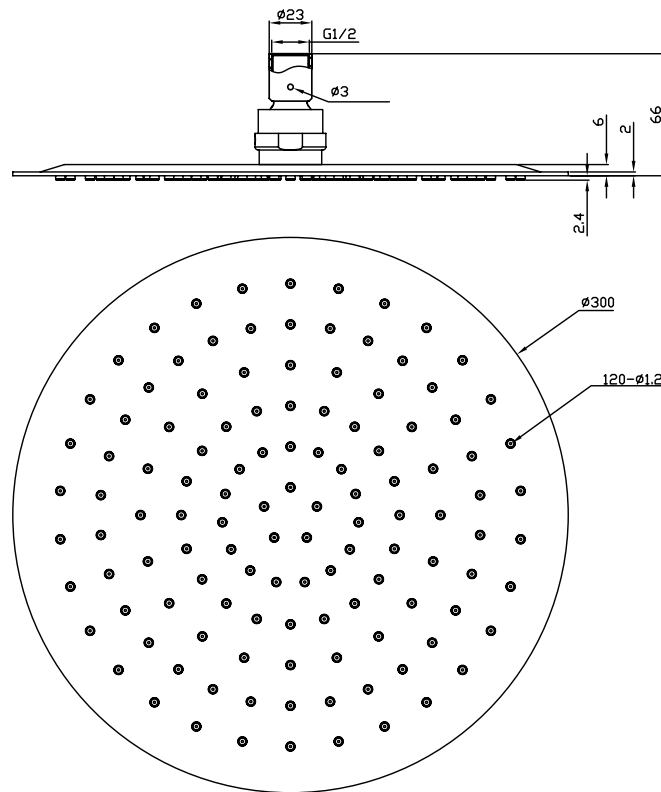

Copenhagen Bath
Roskildevej 394
DK-2610 Rødovre
VAT no.: DK32648622
Phone: 02476468850
contact@copenhagenbath.co.uk
www.copenhagenbath.co.uk

Shower head round 30

SKU: 60060002

Colour: Polished steel
Size H/L/D: 5cm / 30cm / 30cm
Weight: 1.3kg net

Shower head round 30 details:

Ultra thin rain shower heads gives the bathroom an extra exclusive look. Shower heads with only 2mm edges, made of laser welded polished stainless steel, makes the shower head almost disappear when looking at it from the front. Available in many shapes and sizes.