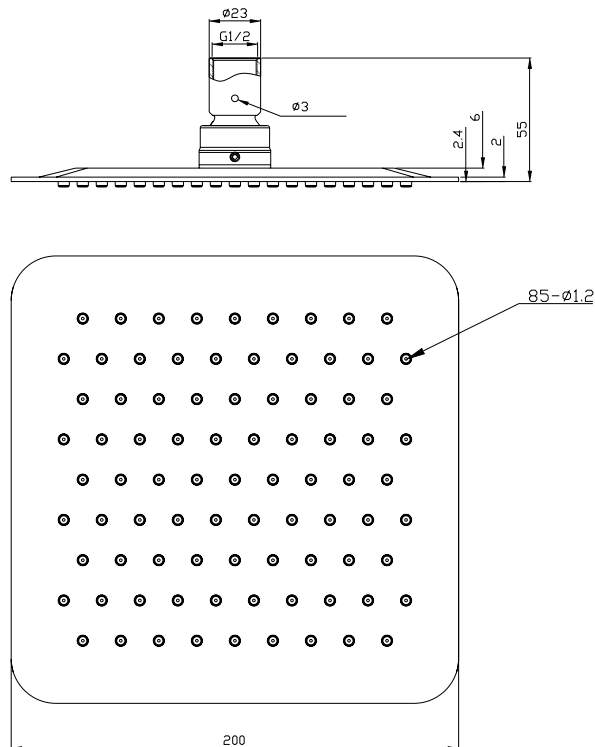

Copenhagen Bath
Roskildevej 394
DK-2610 Rødovre
VAT no.: DK32648622
Phone: 02476468850
contact@copenhagenbath.co.uk
www.copenhagenbath.co.uk

Shower head rectangular 20

SKU: 60060004

Colour: Polished steel
Size H/L/D: 6cm / 20cm / 20cm
Weight: 0.8kg net

Shower head rectangular 20 details:

Ultra thin rain shower heads gives the bathroom an extra exclusive look. Shower heads with only 2mm edges, made of laser welded polished stainless steel, makes the shower head almost disappear when looking at it from the front. Available in many shapes and sizes.