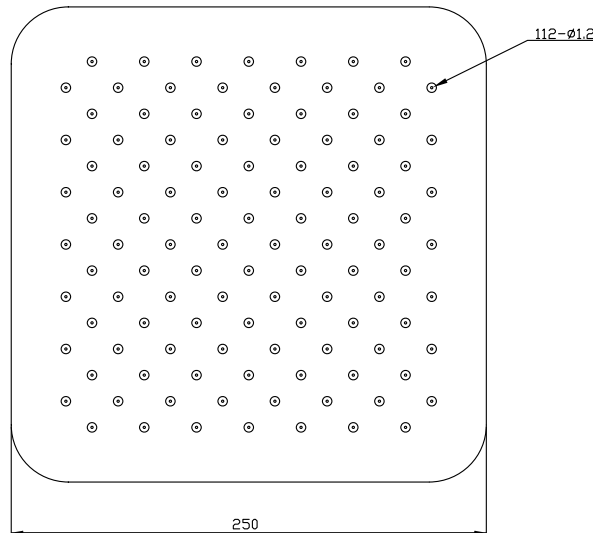

Copenhagen Bath
Roskildevej 394
DK-2610 Rødovre
VAT no.: DK32648622
Phone: 02476468850
contact@copenhagenbath.co.uk
www.copenhagenbath.co.uk

Shower head rectangular 25

SKU: 60060005

Colour: Polished steel
Size H/L/D: 6cm / 25cm / 25cm
Weight: 1.2kg net

Shower head rectangular 25 details:

Ultra thin rain shower heads gives the bathroom an extra exclusive look. Shower heads with only 2mm edges, made of laser welded polished stainless steel, makes the shower head almost disappear when looking at it from the front. Available in many shapes and sizes.