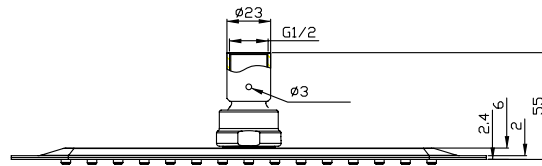

Copenhagen Bath
Roskildevej 394
DK-2610 Rødovre
VAT no.: DK32648622
Phone: 02476468850
contact@copenhagenbath.co.uk
www.copenhagenbath.co.uk

Shower head rectangular 25

SKU: 60060005

Colour: Polished steel
Size H/L/D: 6cm / 25cm / 25cm
Weight: 1.2kg net

Shower head rectangular 25 details:

Ultra thin rain shower heads gives the bathroom an extra exclusive look. Shower heads with only 2mm edges, made of laser welded polished stainless steel, makes the shower head almost disappear when looking at it from the front. Available in many shapes and sizes.