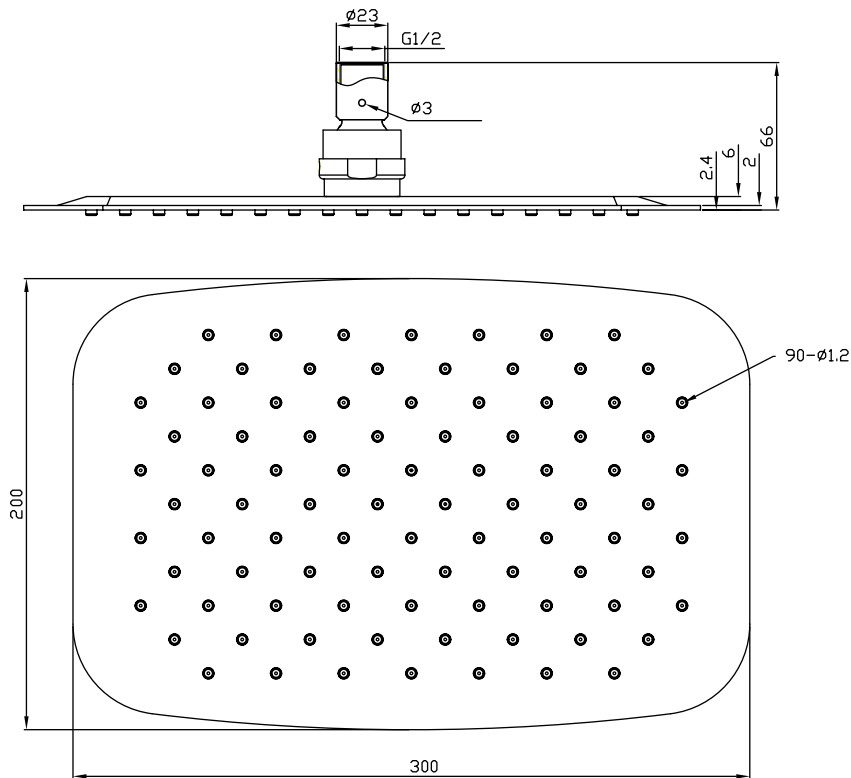

Copenhagen Bath
Roskildevej 394
DK-2610 Rødovre
VAT no.: DK32648622
Phone: 02476468850
contact@copenhagenbath.co.uk
www.copenhagenbath.co.uk

Shower head oval 30/20

SKU: 60060008

Colour: Polished steel
Size H/L/D: 6cm / 30cm / 20cm
Weight: 1.1kg net

Shower head oval 30/20 details:

Ultra thin rain shower heads gives the bathroom an extra exclusive look. Shower heads with only 2mm edges, made of laser welded polished stainless steel, makes the shower head almost disappear when looking at it from the front. Available in many shapes and sizes.