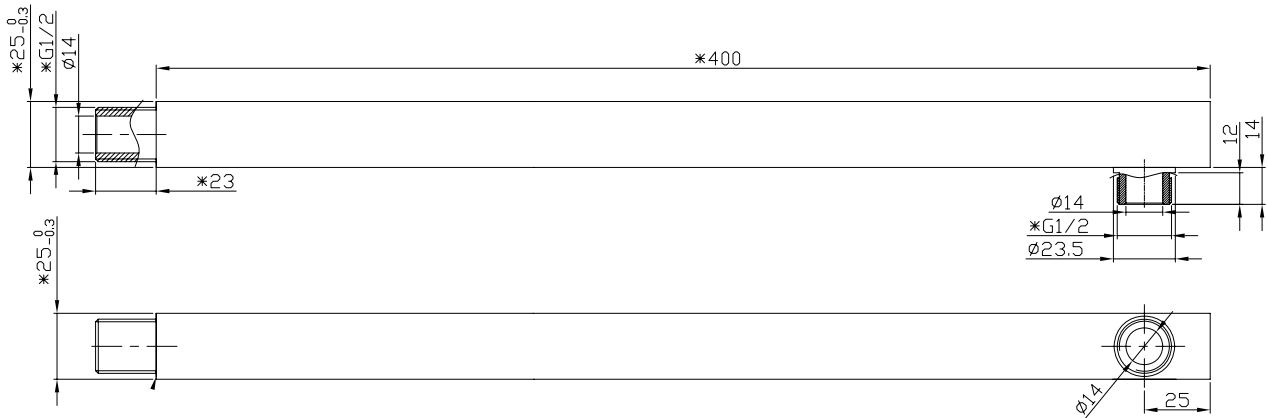

Copenhagen Bath
Roskildevej 394
DK-2610 Rødovre
VAT no.: DK32648622
Phone: 02476468850
contact@copenhagenbath.co.uk
www.copenhagenbath.co.uk

Shower arm square 25

SKU: 60060016

Colour: Polished steel
Size H/L/D: 2.5cm / 40cm / 2.5cm
Weight: 0.5kg net

Shower arm square 25 details: