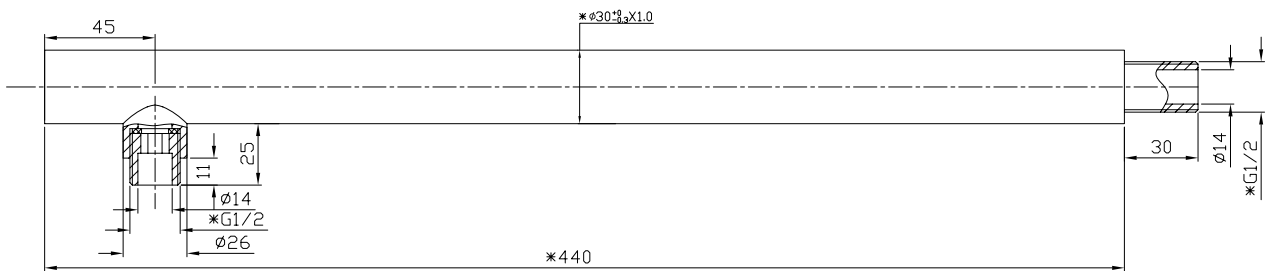

Copenhagen Bath
Roskildevej 394
DK-2610 Rødovre
VAT no.: DK32648622
Phone: 02476468850
contact@copenhagenbath.co.uk
www.copenhagenbath.co.uk

Shower arm round

SKU: 60060018

Colour: Polished steel
Size H/L/D: 3cm / 40cm / 4cm
Weight: 0.5kg net

Shower arm round details:

Brusearm i krom, leveres with rosette.