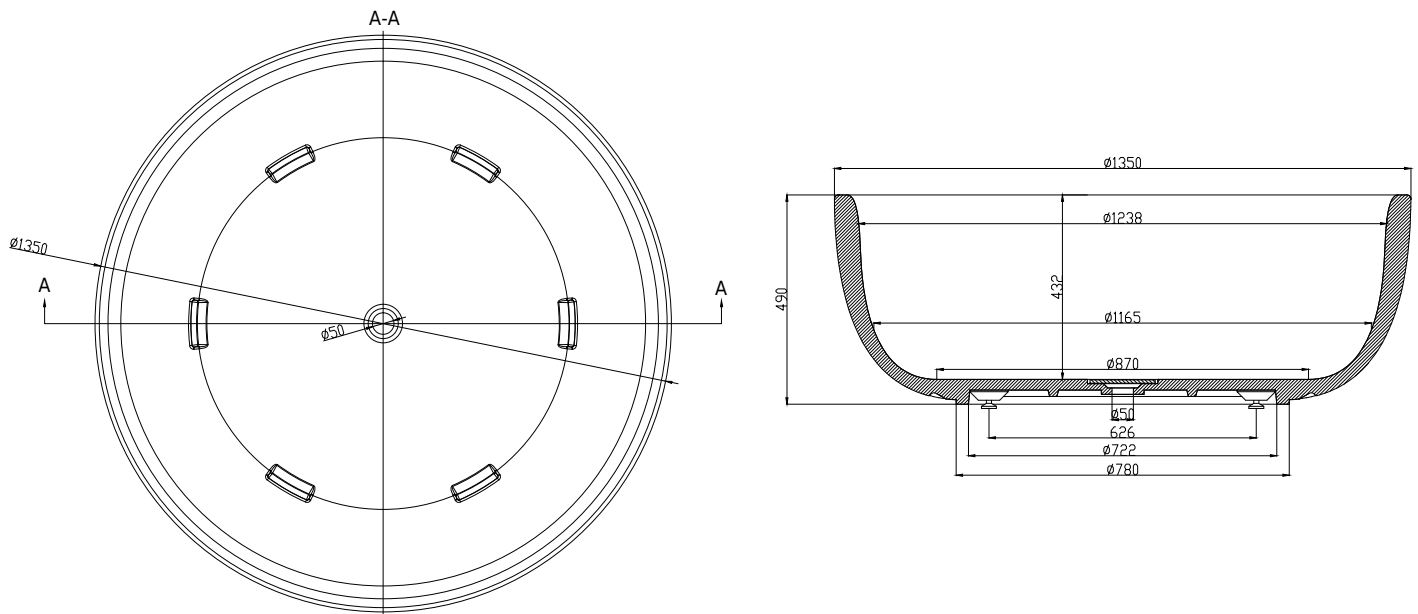

Copenhagen Bath

Roskildevej 394
DK-2610 Rødovre
VAT no.: DK32648622
Phone: 02476468850
contact@copenhagenbath.co.uk
www.copenhagenbath.co.uk

Tromsø bathtub

SKU: 40030004

Colour:	Matte white
Litre:	400 overflow
Size H/L/D:	48cm / 135cm / 135cm
Weight:	150kg net

Tromsø bathtub details:

Tromsø is a large round freestanding bathtub in matte Acovi® composite with a diameter of 135cm.

Acovi® composite is a completely pore-free material, therefore perfect for bathrooms, which makes it very easy to clean and maintain.

Please note that there may be a tolerance of ± 5 mm as all products are hand sanded.