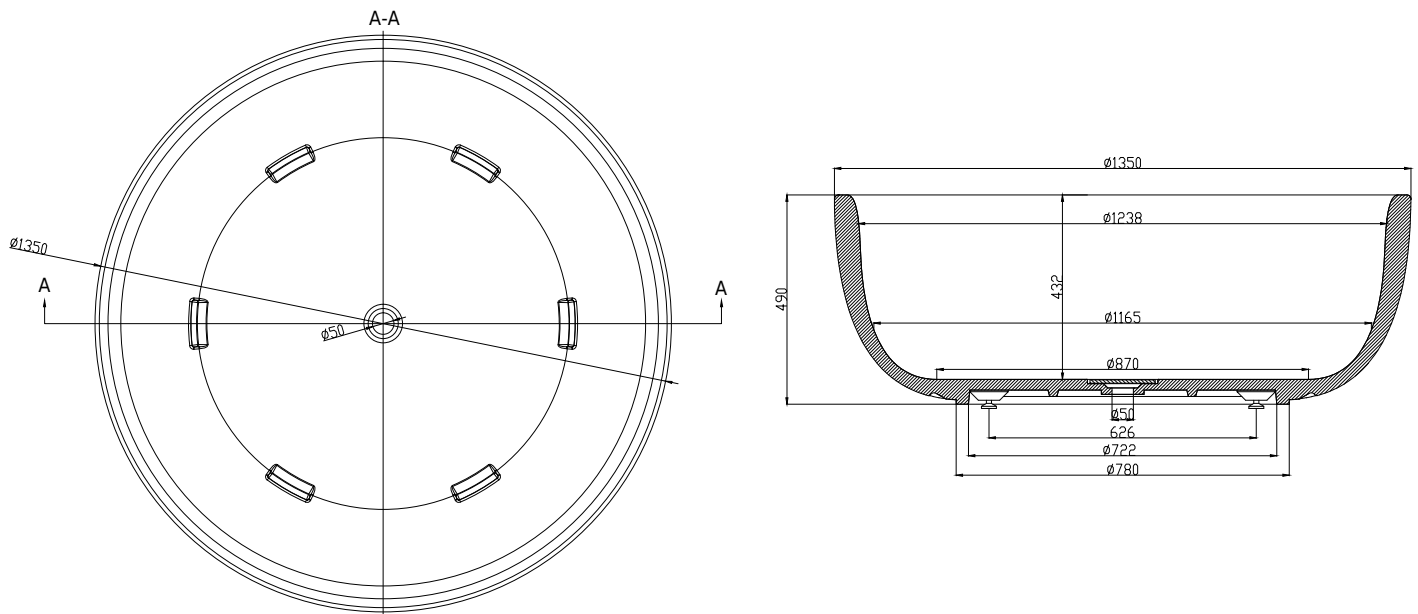

Copenhagen Bath
Roskildevej 394
DK-2610 Rødovre
VAT no.: DK32648622
Phone: 02476468850
contact@copenhagenbath.co.uk
www.copenhagenbath.co.uk

Tromsø bathtub

SKU: 40030004

Colour:	Matte white
Litre:	400 overflow
Size H/L/D:	48cm / 135cm / 135cm
Weight:	150kg net

Tromsø bathtub details:

Tromsø is a large round freestanding bathtub in matte Acovi® composite with a diameter of 135cm.

Acovi® composite is a completely pore-free material, therefore perfect for bathrooms, which makes it very easy to clean and maintain.