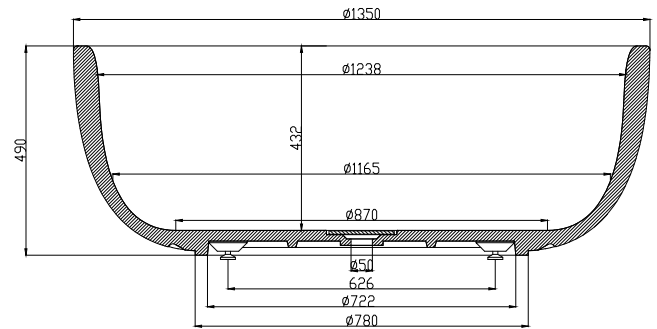

Copenhagen Bath

Roskildevej 394

DK-2610 Rødovre

VAT no.: DK32648622

Phone: 02476468850

contact@copenhagenbath.co.uk

www.copenhagenbath.co.uk

Tromsø bathtub

SKU: 40030004

Colour:

Matte white

Litre:

400 overflow

Size H/L/D:

48cm / 135cm / 135cm

Weight:

150kg netto

Tromsø bathtub details:

Tromsø is a large round freestanding bathtub in matte Acovi® composite with a diameter of 135cm.

Acovi® composite is a completely pore-free material, therefore perfect for bathrooms, which makes it very easy to clean and maintain.