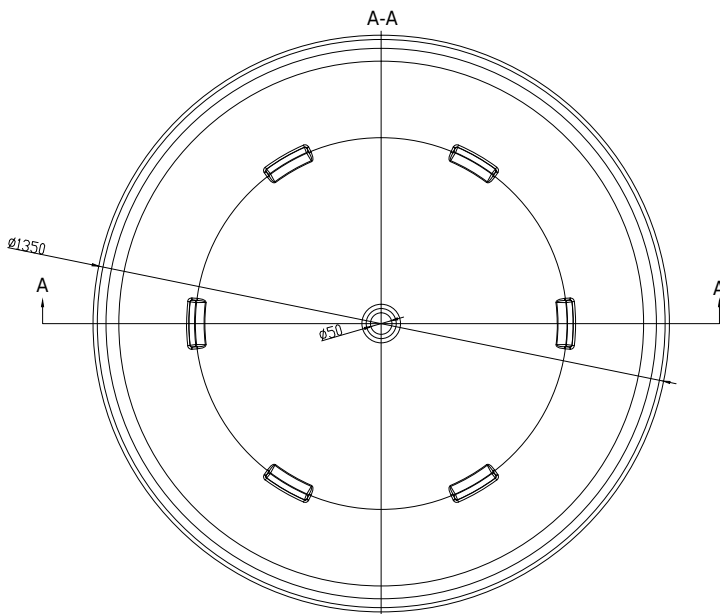

SKU: 40030004

Colour:

Matte white

Litre:

400 overflow

Size H/L/D:

48cm / 135cm / 135cm

Weight:

150kg netto

Tromsø bathtub details:

Tromsø is a large round freestanding bathtub in matte Acovi® composite with a diameter of 135cm.

Acovi® composite is a completely pore-free material, therefore perfect for bathrooms, which makes it very easy to clean and maintain.